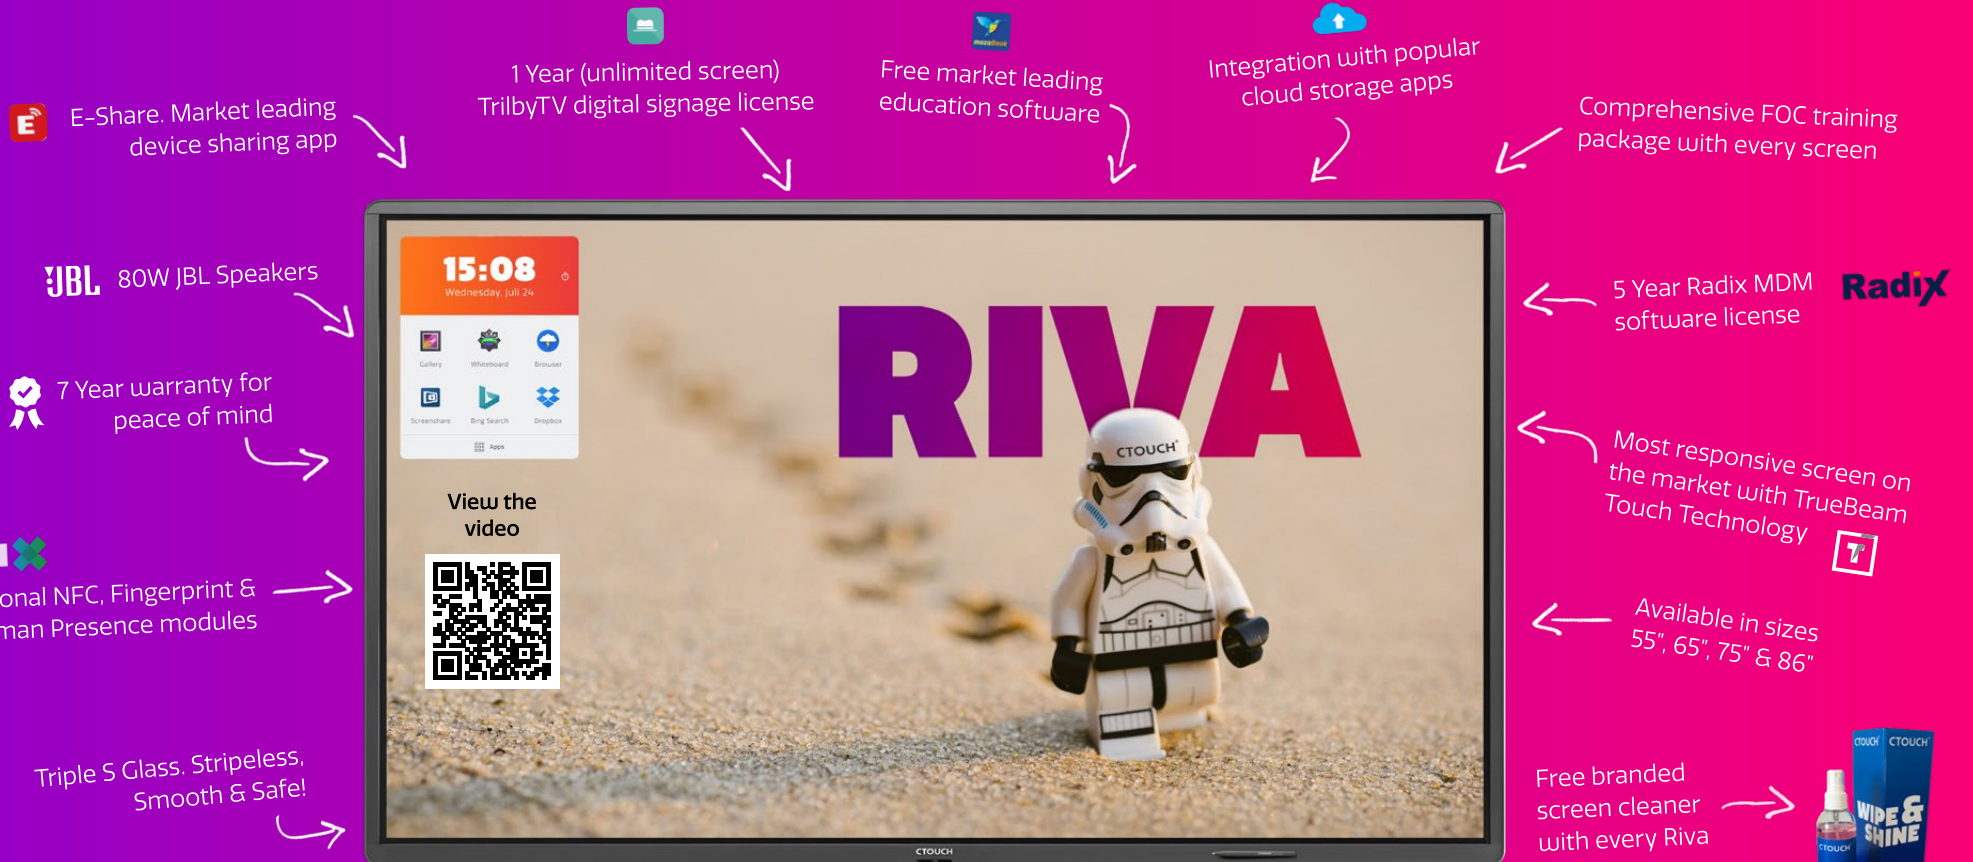

WHY BUY THE RIVA...

CTOUCH®
The power to engage

The CTOUCH Riva is the most intuitive Touchscreen on the market. Teachers want ease of use and familiarity, and that's exactly what they get with the RIVA.

Oh, and all these other incredible benefits too..!

www.ctouch.co.uk