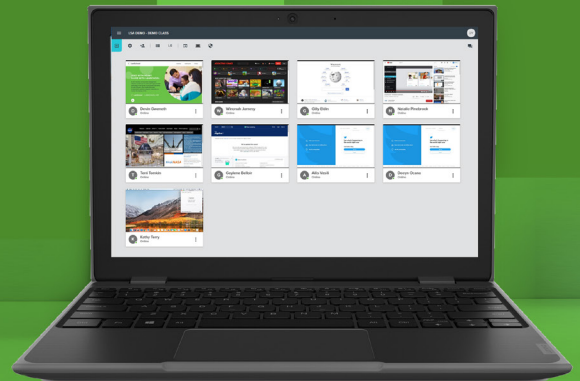

Guide Classroom Learning

Promote positive redirection through private student-teacher messaging and monitor screens with Website Limiting and Blank Screen functions.

Promote Collaboration

Easily share your screen with the class to distribute materials, administer quizzes and polls, and highlight outstanding student work. Supports distance learning to inspire the best outcomes in every student inside the classroom or at home.