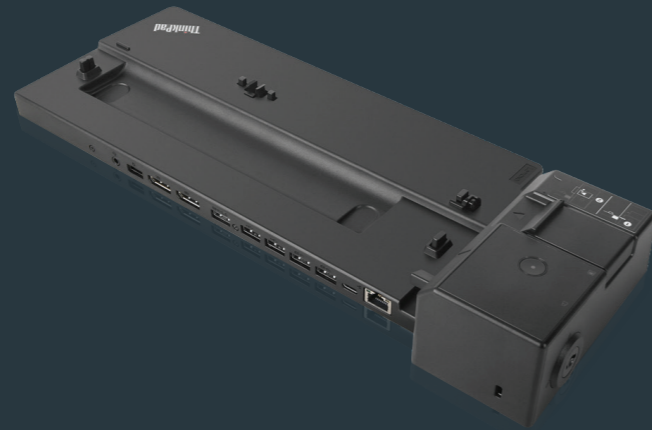

LENOVO THUNDERBOLT™ 3 ESSENTIAL DOCK

The Lenovo Thunderbolt™ 3 Essential Dock packs the performance of a premium dock, at a price that all can afford. Powered by Intel's Thunderbolt™ 3 Titan Ridge technology, it's designed to boost your productivity with dual 4K displays, blazing-fast 10 Gbps data rates, and a range of optimized ports.

THINKPAD MECHANICAL DOCKING STATIONS (2018)

ThinkPad Docking Stations provide the best docking experience for large enterprise ThinkPad customers. The innovative side connector, designed exclusively for ThinkPad laptops, provides a driver-free way to connect conveniently and securely to a range of USB accessories and external displays, while rapid charging support and a mirrored power button make going mobile even easier. It is compatible with 2020/2019/2018 ThinkPad selected systems, including X1 series.

THINKPAD BASIC DOCKING STATION

The innovative ThinkPad Basic Docking Station side-connector maintains the same intuitive one-step docking experience commercial customers have come to expect. It satisfies basic office needs such as data transfer, video, audio, and power, and is best suited for small enterprises looking for mechanical docking solutions at an affordable price.

THINKPAD PRO DOCKING STATION

The ThinkPad Pro Docking Station delivers 5 Gbps of high-speed data through three USB 3.1 ports, and up to two UHD displays. Combined with a 135W adapter, it is the perfect desktop expansion solution for graphics-intensive work.