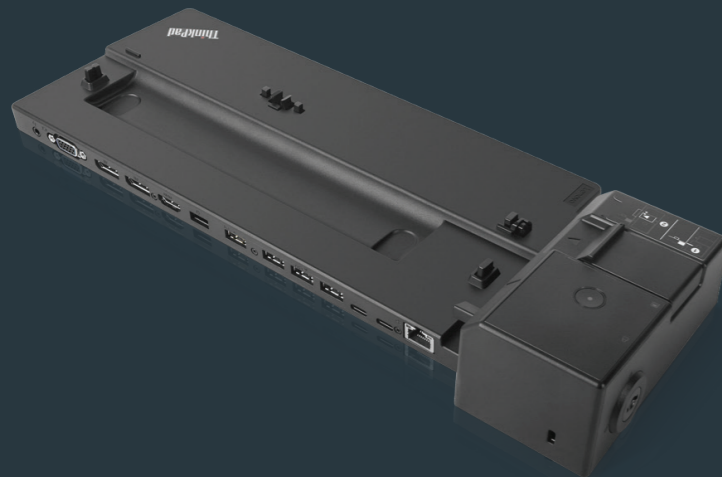

The ThinkPad Ultra Docking Station delivers 10 Gbps of high-speed data through four USB 3.1 ports and up to three UHD displays. Combined with a 135W adapter, it is perfect for the customer who is looking for industry-leading docking performance.

THINKPAD MECHANICAL DOCKING STATION (2018) COMPARISON TABLE

	ThinkPad Basic Dock	ThinkPad Pro Dock	ThinkPad Ultra Dock
Part Number (PN)	40AG0090xx	40AH0135xx	40AJ0135xx
Connectivity	Side-connector		
Video Ports	Video 1 : DisplayPort™ 1.4¹ Video 1 : VGA	Video 1 : DisplayPort™ 1.4 Video 2 : DisplayPort™ 1.4	Video 1 : DisplayPort™ 1.4 Video 2 : HDMI™ 2.0 Video 3 : DisplayPort™ 1.4 Video 3 : VGA
Maximum Video Output	1 x 4K @ 60 Hz²	2 x 4K @ 60 Hz²	3 x 4K @ 60 Hz²
Maximum Number of Displays	1	2	3
USB Ports	2 x USB 3.1 Gen 1³ (5 Gbps, 1 x always power-on) 2 x USB 2.0	3 x USB 3.1 Gen 1³ (5 Gbps, 1 x always power-on) 2 x USB 2.0 1 x USB-C (5 Gbps, 5V/3A bus power)	4 x USB 3.1 Gen 2³ (10 Gbps, 1 x always power-on) 2 x USB-C (10 Gbps, 5V/3A bus power)
Ethernet (RJ45)	Gigabit		
Audio	Stereo/Microphone combo		
Security	Kensington® lock slot Master key slot⁴		
Power Adapter Inside the Box	90W	135W	135W
Maximum Power for Laptop Charging	65W	85W	65W
Power Button to Control System Power	Selected ThinkPad laptops		
PXE Boot	Selected ThinkPad laptops		
MAC Address Pass-through	Selected ThinkPad laptops		
Wake-on-LAN (Sleep, Hibernation and Power-off mode)	Selected ThinkPad laptops		
Warranty	3 years		
Qualified Systems⁵	2020/2019/2018 selected ThinkPad laptops		

¹ An active adapter is required to convert DisplayPort™ to HDMI™ or VGA or other video ports.

² Actual display resolution is subject to your system's video output capability.

³ Depending on many factors such as the processing capability of peripheral devices, file attributes, and other factors related to system configuration and operating environments, the actual transfer rate using the various USB connectors on this device will vary and is typically slower than the data rates as defined by the respective USB specifications: 5 Gbit/s for USB 3.1 Gen 1; 10 Gbit/s for USB 3.1 Gen 2; and 20 Gbit/s for USB 3.2.

⁴ Lenovo Basic docks can install a master key mechanism. The master key solution is sold separately with a key slot option PN: 4XE0Q56388.

⁵ For the latest compatibility information, please check the Accessories Compatibility Guide on www.lenovo.com/accessoriesguide, or visit: accessorysmartfind.lenovo.com.