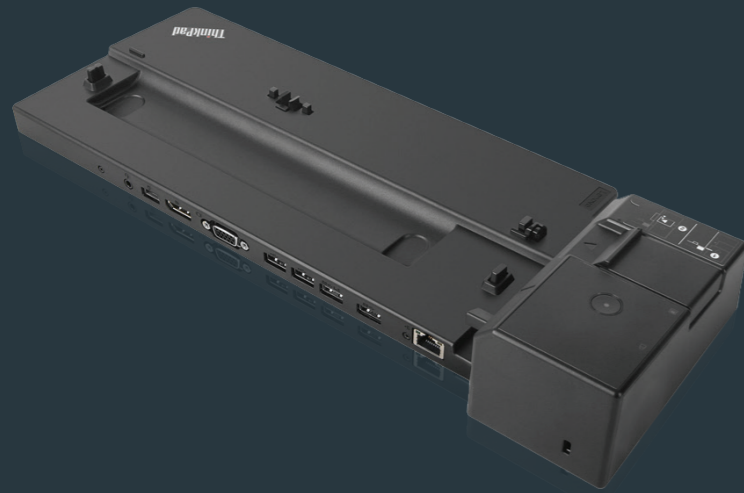

LENOVO THUNDERBOLT™ 3 ESSENTIAL DOCK

The Lenovo Thunderbolt™ 3 Essential Dock packs the performance of a premium dock, at a price that all can afford. Powered by Intel's Thunderbolt™ 3 Titan Ridge technology, it's designed to boost your productivity with dual 4K displays, blazing-fast 10 Gbps data rates, and a range of optimized ports.

LENOVO USB-C MINI DOCK

Wish you could do more with your laptop? The Lenovo USB-C Mini Dock lets you expand your options and add powerful capabilities with just a single USB-C connection. Charge any legacy device with USB-A ports and effortlessly add an extra 4K or HD display, enterprise networking, and an external 3.5 mm combo audio jack.

THINKPAD MECHANICAL DOCKING STATIONS (2018)

ThinkPad Docking Stations provide the best docking experience for large enterprise ThinkPad customers. The innovative side connector, designed exclusively for ThinkPad laptops, provides a driver-free way to connect conveniently and securely to a range of USB accessories and external displays, while rapid charging support and a mirrored power button make going mobile even easier. It is compatible with 2020/2019/2018 ThinkPad selected systems, including X1 series.

THINKPAD BASIC DOCKING STATION

The innovative ThinkPad Basic Docking Station side-connector maintains the same intuitive one-step docking experience commercial customers have come to expect. It satisfies basic office needs such as data transfer, video, audio, and power, and is best suited for small enterprises looking for mechanical docking solutions at an affordable price.