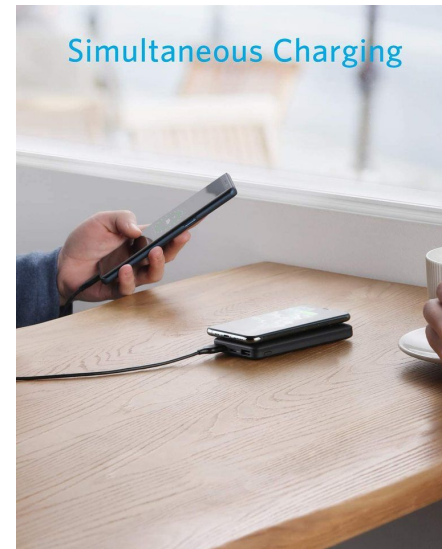

The Anker Advantage

Join the 55 million+ happy users powered by our leading technology.