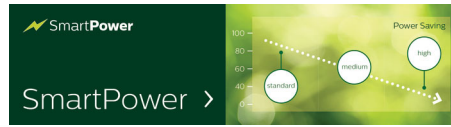

SmartPower

The backlight intensity can be controlled and pre-set by the system to reduce the power consumption by up to 50%, which saves substantially on energy costs.

CMND & Control

Run your display network over a local (LAN) connection. CMND & Control allows you to perform vital functions like controlling inputs and monitoring display status. Whether you're in charge of one screen or 100.