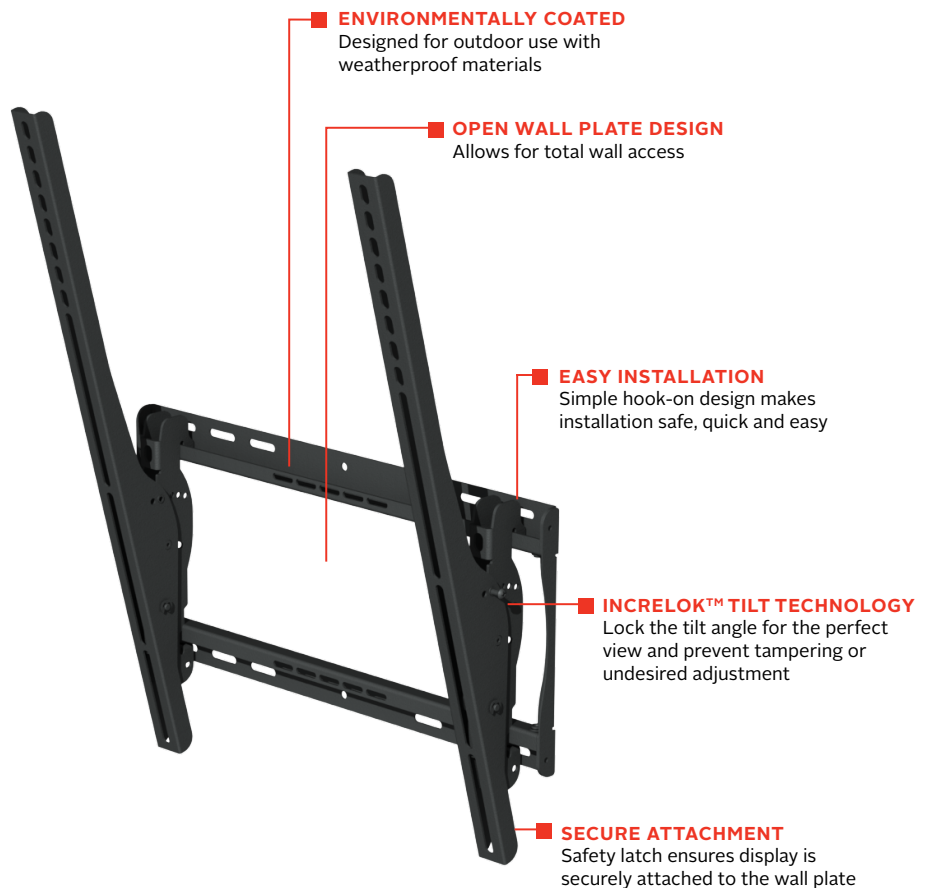

EST655P

	<b>Mounting Pattern</b> Up to 445 x 605mm (17.50" x 23.82")		<b>Max load</b> 150lb (68kg)
---	---	---	------------------------------------

# Outdoor Universal Tilt Mount - Portrait

FOR 42" TO 80" DISPLAYS

Peerless-AV's Outdoor Universal Tilt Wall Mount offers peace of mind when mounting Peerless-AV's outdoor displays with its corrosion resistant E-Coat finish and plated hardware. In addition to simple installation with its Hook-and-Hang™ design, the open wall plate provides total wall access while keeping the display a mere 2.52" from the wall. To ensure your display is secure, tamper resistant hardware helps deter theft, offering safety and reassurance with every installation.

- Designed specifically for outdoor use and constructed from weatherproof materials
- Low-profile design holds display only 2.52" (64mm) from the wall for a clean application
- Safety latch ensures display is securely attached to wall plate
- Universal display adaptors easily hook onto the wall plate for fast installation
- Universal mount fits displays with mounting patterns up to 445 x 605mm (17.50" x 23.82") and up to 400 x 600mm VESA® compliant
- Open wall plate design allows for total wall access, increasing electrical and cable management options
- Fixed incremental tilt with angle settings at -5°, 0°, 5°, 10° or 15°

**peerless-AV®**  
Driving Technology Through Innovation

EST655P Outdoor Universal Tilt Mount - Portrait for 42" to 80" Displays

**Product Specifications**

	DIMENSIONS (W x H x D)	PRODUCT WEIGHT	LOAD CAPACITY	FINISH	AVAILABLE COLORS
EST655P	19.37" x 24.76" x 2.52"-7.49" (492 x 629 x 64-190mm)	7.3lb (3.31kg)	150lb (68kg)	E-coat covered with powder coat	Black