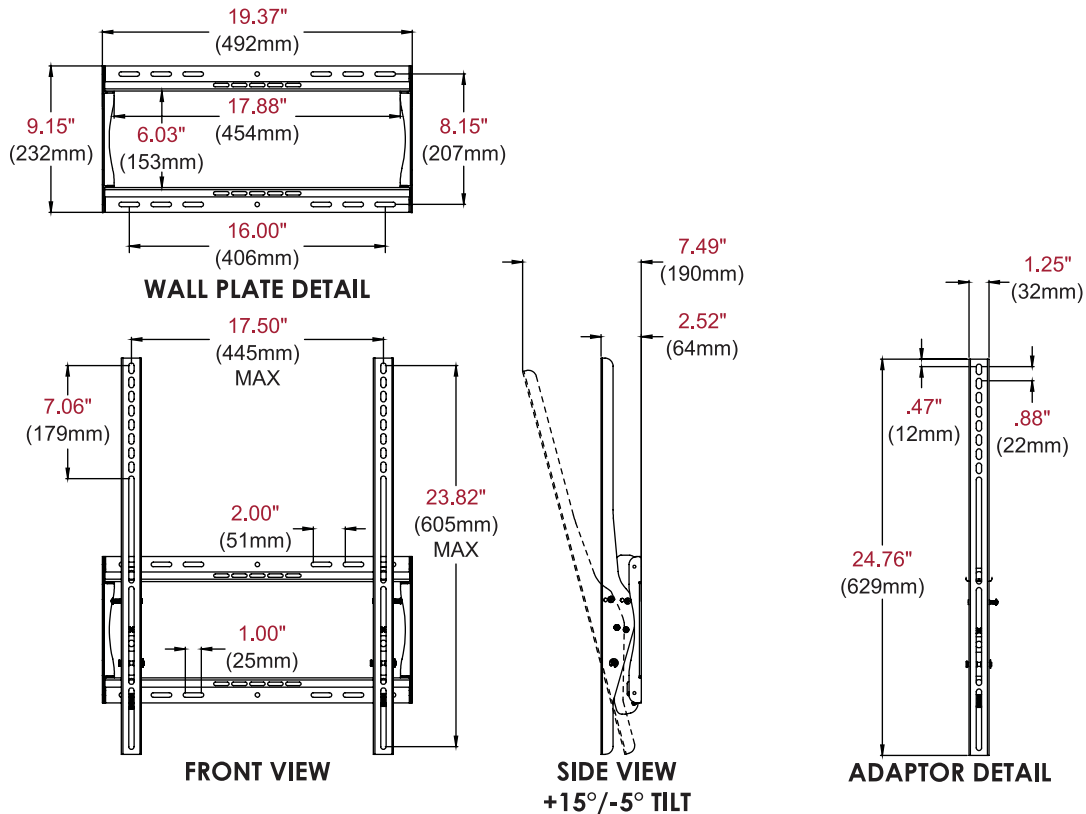

- Designed specifically for outdoor use and constructed from weatherproof materials
- Low-profile design holds display only 2.52" (64mm) from the wall for a clean application
- Safety latch ensures display is securely attached to wall plate
- Universal display adaptors easily hook onto the wall plate for fast installation
- Universal mount fits displays with mounting patterns up to 445 x 605mm (17.50" x 23.82") and up to 400 x 600mm VESA® compliant
- Open wall plate design allows for total wall access, increasing electrical and cable management options
- Fixed incremental tilt with angle settings at -5°, 0°, 5°, 10° or 15°

**peerless-AV®**  
Driving Technology Through Innovation

EST655P Outdoor Universal Tilt Mount - Portrait for 42" to 80" Displays

**Product Specifications**

	DIMENSIONS (W x H x D)	PRODUCT WEIGHT	LOAD CAPACITY	FINISH	AVAILABLE COLORS
EST655P	19.37" x 24.76" x 2.52"-7.49" (492 x 629 x 64-190mm)	7.3lb (3.31kg)	150lb (68kg)	E-coat covered with powder coat	Black

**Package Specifications**

	PACKAGE SIZE (W x H x D)	PACKAGE SHIP WEIGHT	PACKAGE UPC CODE	PACKAGE CONTENTS	UNITS IN PACKAGE
EST655P	35.88" x 10.25" x 3.50" (911 x 260 x 89mm)	9.85lb (4.47kg)	735029317999	Wall plate, adaptor rails and mounting hardware	1

All dimensions = inch (mm)

**Architect Specifications**

The Outdoor Universal Tilt Mount - Portrait shall be a Peerless-AV model EST655P and shall be located where indicated on the plans. Assembly and installation shall be done according to instructions provided by the manufacturer.