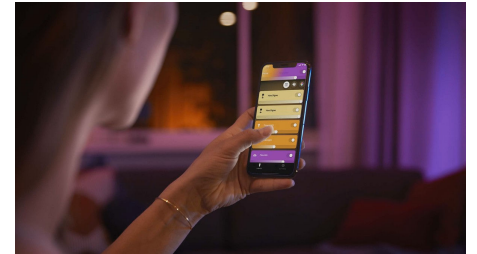

## Smart lights to help you wake up and go to sleep more naturally

Pair your Philips Hue Iris limited edition lamp with the Hue Bridge to unlock Wake up and Go to sleep routines, which help you fall asleep and wake up more naturally. The lamp's deep dimming capabilities paired with its diffused backlight allow you to wake up to your own personal sunrise in the morning as your lights gently brighten, or gradually dim warm white lights to help you drift off to sleep easier.

## Control up to 10 lights with the Bluetooth app

With the Hue Bluetooth app, you can control your Hue smart lights in a single room of your home. Add up to 10 smart lights and control them all with just the touch of a button on your mobile device.