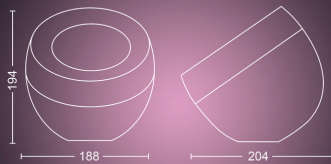

## Iris table lamp

Hue White and Colour  
Ambiance

LED integrated

Instant control via Bluetooth

Control with app or voice\*

Add Hue Bridge to unlock more

8719514264465