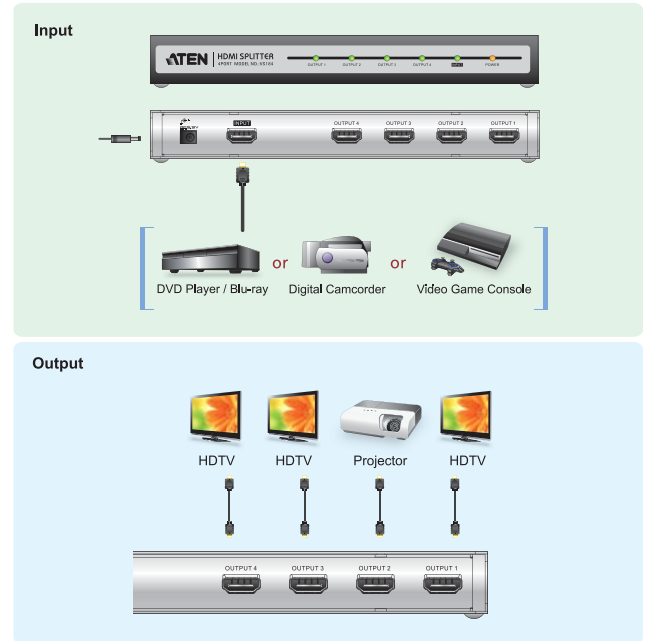

Specification

Function			VS182	VS184
Display Connections			2	4
Connectors	Device	HDMI In	1 x HDMI Type A Female (Black)	1 x HDMI Type A Female (Black)
	Display	HDMI Out	2 x HDMI Type A Female (Black)	4 x HDMI Type A Female (Black)
	Power Jack		1 x DC Jack	
LEDs	Power		1 (Orange)	
	Input		1 (Green)	
	Output 1		1 (Green)	
	Output 2		1 (Green)	
	Output 3		N/A	1 (Green)
Output 4		N/A	1 (Green)	
HDMI Resolution			HDTV resolutions up to 1080p, computer resolutions up to WUXGA(1920x1200)	
Power Consumption			DC5.3V, 2.0W	DC5.3V, 4.6W
Environment	Operating Temp.		0-50°C	
	Storage Temp.		-20°C-60°C	
	Humidity		0-80% RH, Non-condensing	
Physical Properties	Housing		Metal	
	Weight		0.31 kg	0.47 kg
	Dimensions (LxW xH)		12.50 x 8.00 x 2.50 cm	20.00 x 8.00 x 2.50 cm

* Product specifications and appearance are subject to change without notice.

ATEN International Co., Ltd.

3F., No.125, Sec. 2, Datong Rd., Sijhih District., New Taipei City 221, Taiwan
Phone: 886-2-8692-6789 Fax: 886-2-8692-6767
www.aten.com E-mail: marketing@aten.com

Printed 05/2014 V8.0

© Copyright 2014 ATEN® International Co., Ltd.
ATEN and the ATEN logo are trademarks of ATEN International Co., Ltd.
All rights reserved. All other trademarks are the property of their respective owners.