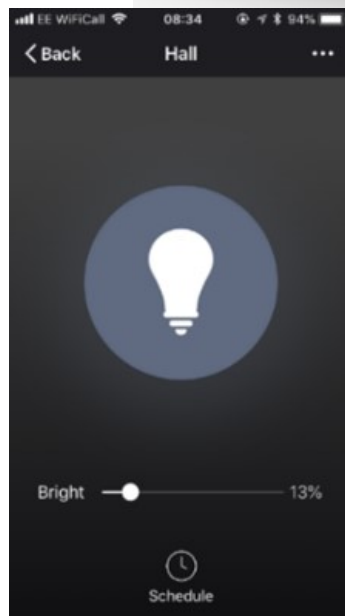

TCP WiFi LED Filament Classic

Replaces a 60w traditional light bulb 806lm

Large Bayonet
BC / B22

TCP Code

TAOFA60B2CGW2527

Retail Barcode

8719638018814

Bayonet image

TCP Smart WiFi Classic Filament Smart bayonet cap B22 warm white which replaces a 60w traditional light bulb 806lm (8w).

Control your bulb through TCP Smart decorative filament bulb by app or smart speaker Alexa and Google.

Control your smart bulb via your voice with Amazon Alexa, Google Assistant and IFTTT. Just give a voice command to turn on/off or dim/brighten your light. No hub required and easy to install.

Use this attractive Led filament glass light bulb in any fitting, providing 330 degree soft warm white light. Perfect for table lamps and decorative fitting where you want the bulb on show.