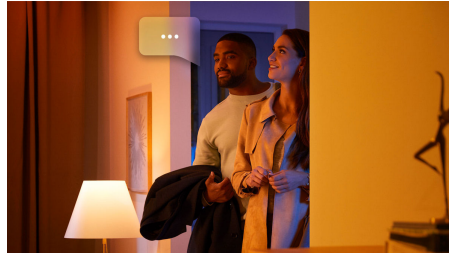

Set up hands-free voice control

Philips Hue works with Amazon Alexa and Google Assistant when paired with a compatible Google Nest or Amazon Echo device. Control multiple lights in a room or just a single lamp with simple voice commands.