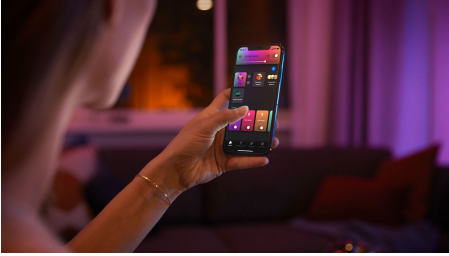

Easy smart lighting

- Control up to 10 lights with the Bluetooth app
- Unlock full suite of smart light features with Hue Bridge
- Set up hands-free voice control
- Create a personalised experience with colourful smart light
- Water-resistant smart light for bathrooms (IP44)

Highlights

Control up to 10 lights with the Bluetooth app

With the Hue Bluetooth app, you can control your Hue smart lights in a single room of your home. Add up to 10 smart lights and control them all with just the touch of a button on your mobile device.

Unlock full suite of smart light features with Hue Bridge

Add a Hue Bridge (sold separately) to your smart lights to experience the full suite of Philips Hue features. With a Hue Bridge, you can add up to 50 smart lights to control throughout your home. Create routines to automate your entire smart home lighting set-up. Control your lights while away from home or add accessories such as motion sensors and smart switches.

Create a personalised experience with colourful smart light

Use millions of colours of light to transform any room in your home, instantly creating a unique atmosphere. With the touch of a button, you can transform your living room with a pink glow or light your entire home in vibrant colours to turn any night at home into a personalised party.