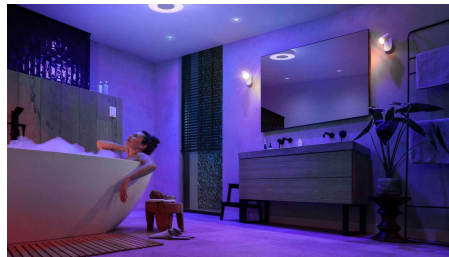

Highlights

Control up to 10 lights with the Bluetooth app

With the Hue Bluetooth app, you can control your Hue smart lights in a single room of your home. Add up to 10 smart lights and control them all with just the touch of a button on your mobile device.

Unlock full suite of smart light features with Hue Bridge

Add a Hue Bridge (sold separately) to your smart lights to experience the full suite of Philips Hue features. With a Hue Bridge, you can add up to 50 smart lights to control throughout your home. Create routines to automate your entire smart home lighting set-up. Control your lights while away from home or add accessories such as motion sensors and smart switches.

Create a personalised experience with colourful smart light

Use millions of colours of light to transform any room in your home, instantly creating a unique atmosphere. With the touch of a button, you can transform your living room with a pink glow or light your entire home in vibrant colours to turn any night at home into a personalised party.