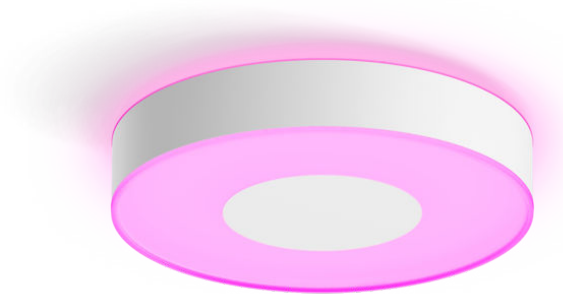

PHILIPS

Infuse medium
ceiling lamp

Hue White and Colour
Ambiance

Integrated LED

Bluetooth control via app

Control with app or voice*

Add Hue Bridge to unlock more

41163/31/P9

Easy smart lighting

Make a statement in any room with the contemporary design of the medium Infuse ceiling light in white. Cast a subtle glow against the ceiling while shining powerful light downwards – in any shade of white or coloured light.

Product dimensions and weight

- Height: 8.4 cm
- Length: 38.1 cm
- Width: 38.1 cm

Service

- Warranty: 2 year(s)

Technical specifications

- Lifetime up to: 25,000 h
- Bulb technology: LED, 24 V
- Light colour: 2000-6500 Hue White Colour Ambiance
- Mains power: 50-60 Hz
- Fixture dimmable: Yes
- LED: Yes
- Built-in LED: Yes
- Number of bulbs: 1
- Wattage bulb included: 33.5 W
- IP code: IP20
- Class of protection: I - earthed
- Lumen output at 2,700 K (out-of-the-box setting): 2,100 lm
- Lumen output at 4000K: 2,350 lm
- Replaceability of control gears: Replaceable control gear by a professional
- Replaceability of light source: Replaceable LED light source by a professional