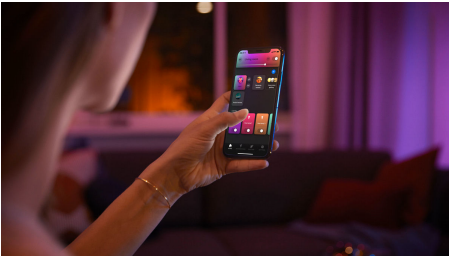

Easy smart lighting

Make a statement in any room with the contemporary design of the medium Infuse ceiling light in white. Cast a subtle glow against the ceiling while shining powerful light downwards – in any shade of white or coloured light.

Easy smart lighting

- Control up to 10 lights with the Bluetooth app
- Unlock full suite of smart light features with Hue Bridge
- Set up hands-free voice control
- Create a personalised experience with colourful smart light
- Optimised light recipes for your daily activities

Highlights

Control up to 10 lights with the Bluetooth app

With the Hue Bluetooth app, you can control your Hue smart lights in a single room of your home. Add up to 10 smart lights and control them all with just the touch of a button on your mobile device.

Unlock full suite of smart light features with Hue Bridge

Add a Hue Bridge (sold separately) to your smart lights to experience the full suite of Philips Hue features. With a Hue Bridge, you can add up to 50 smart lights to control throughout your home. Create routines to automate your entire smart home lighting set-up. Control your lights while away from home or add accessories such as motion sensors and smart switches.