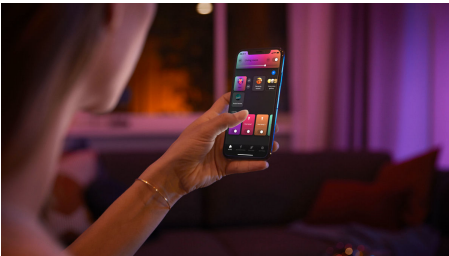

Control up to 10 lights with the Bluetooth app

With the Hue Bluetooth app, you can control your Hue smart lights in a single room of your home. Add up to 10 smart lights and control them all with just the touch of a button on your mobile device.