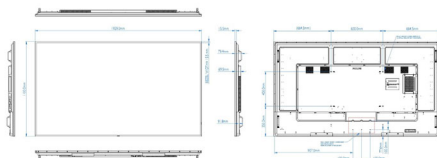

Power

- Standby power consumption: <0.5 W
- Mains power: 100 ~ 240 VAC, 50 ~ 60 Hz
- Consumption (Typical): 290 W
- Consumption (Max): 520 W

Operating conditions

- Temperature range (operation): 0 ~ 40 °C
- Temperature range (storage): -20 ~ 60 °C
- Altitude: 0 ~ 3000 m
- MTBF: 50,000 hour(s)
- Humidity range (operation)[RH]: 20 - 80% RH (No condensation)
- Humidity range (storage) [RH]: 5 - 95% RH (No condensation)

Sound

- Built-in speakers: 2 x 10W RMS

Accessories

- Included accessories: Quick start guide, RS232 cable, AC Power Cord, IR sensor cable (1.8M), Remote Control & AAA Batteries
- Included Accessories: RS232 daisy-chain cable, Philips logo (x1), Screws, USB Cover (x1), AC

Switch Cover

Multimedia Applications

- USB Playback Audio: AAC, HEAAC, MPEG
- USB Playback Picture: BMP, JPEG, PNG
- USB Playback Video: MPEG, H.263, H.264, H.265, VP8

Miscellaneous

- On-Screen Display Languages: English, French, German, Spanish, Polish, Turkish, Russian, Italian, Simplified Chinese, Traditional Chinese, Arabic, Japanese, Danish, Dutch, Finnish, Norwegian, Portuguese, Swedish
- Regulatory approvals: CE, RoHS, BSMI, CB, CCC, CU, EMF, EnergyStar 8.0, ETL, FCC, Class A, PSB, VCCI
- Warranty: 3 year warranty

Issue date 2021-02-19

Version: 2.0.1

12 NC: 8670 001 68882
EAN: 87 12581 76905 5

© 2021 Koninklijke Philips N.V.
All Rights reserved.

Specifications are subject to change without notice.
Trademarks are the property of Koninklijke Philips N.V.
or their respective owners.

www.philips.com