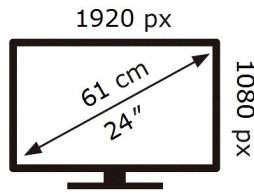

SAMSUNG

S24AG320NU

16 kWh/1000h

2019/2013

ENERG 

SAMSUNG

S24AG320NU

16 kWh/1000h