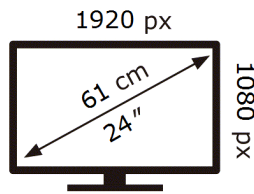

SAMSUNG

S24AG320NU

16 kWh/1000h

2019/2013

ENERG 

SAMSUNG

S24AG320NU

16 kWh/1000h