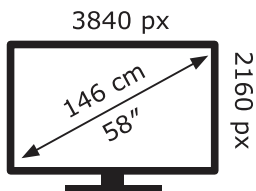

ENERG

PHILIPS

58BFL2114/12

76 kWh/1000h

X40G004781352A

2019/2013

Please paste the rescaling label on the product only after 2021.3.1.