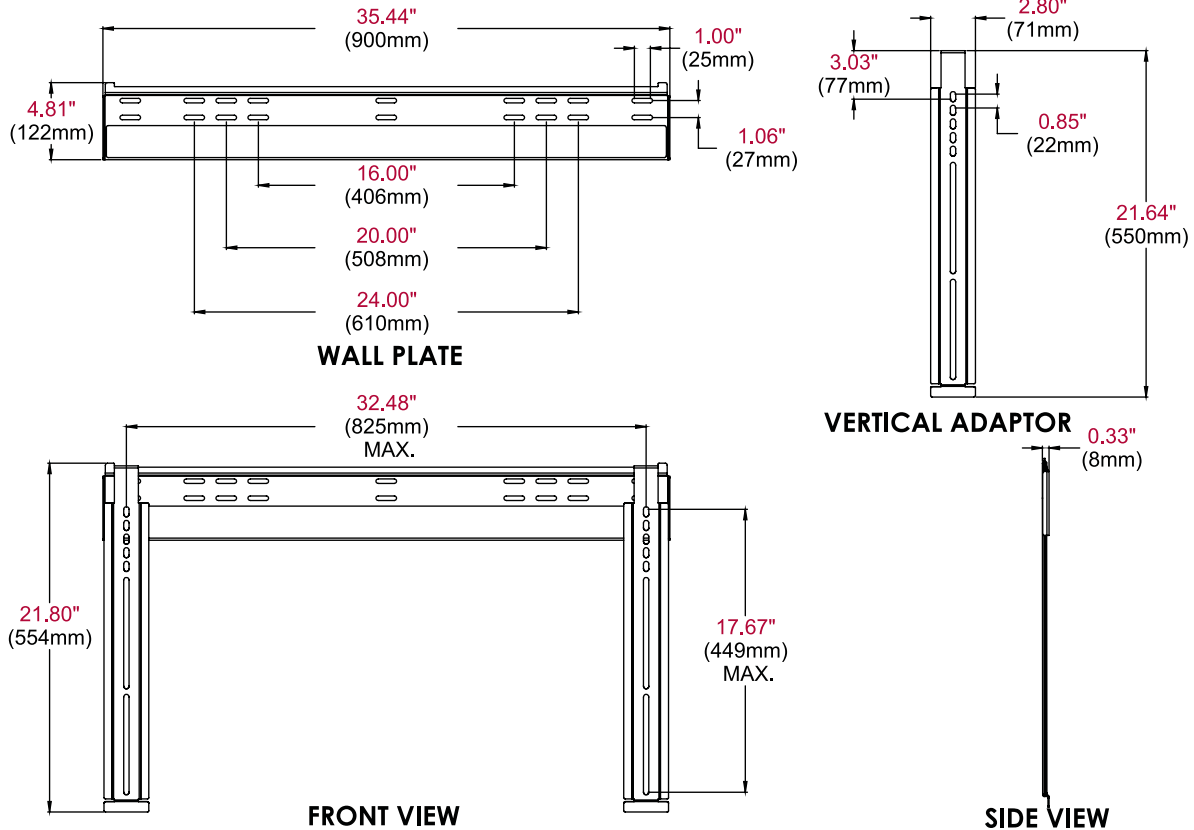

SUF660P DesignerSeries™ Universal Ultra Slim Flat Wall Mount for 40" to 80" Ultra-Thin Displays

Product Specifications

	DIMENSIONS (W x H x D)	PRODUCT WEIGHT	LOAD CAPACITY	FINISH	AVAILABLE COLORS
SUF660P	35.44" x 21.80" x 0.33" (900 x 554 x 8mm)	7.1lb (3.2kg)	150lb (68kg)	Scratch Resistant Fused Epoxy	Gloss Black

Package Specifications

	PACKAGE SIZE (W x H x D)	PACKAGE SHIP WEIGHT	PACKAGE UPC CODE	PACKAGE CONTENTS	UNITS IN PACKAGE
SUF660P	37.06" x 2.375" x 6.313" (941 x 60 x 160mm)	7.8lb (3.53kg)	735029258377	Wall Plate, Universal Display Adaptors, Mounting and Display Attachment Hardware	1

Accessories

- **ACC615:** 6-pack Metal Stud Fastener Kit
- **ACC952:** Above Display SUF Security Lock Accessory
- **ESHV models:** AV Wall Shelves
- **IBA2(-W), IBA2AC(-W), IBA3(-W), IBA3AC(-W):** Recessed Cable Management and Power Storage Accessory Box
- **IBA4-W:** Easy Mount Recessed Low Voltage Cable Plate
- **IBA5-W:** Recessed Low Voltage Media Plate with Duplex Surge Suppressor

All dimensions = inch (mm)

Architect Specifications

The DesignerSeries™ Universal Ultra Slim Flat Wall Mount shall be a Peerless-AV model SUF660P and shall be located where indicated on the plans. Assembly and installation shall be done according to instructions provided by the manufacturer.

Visit peerless-av.com to see the complete line of AV solutions from Peerless-AV, including outdoor displays, wireless, kiosks, digital audio, display mounts, projector mounts, carts/stands, and a full assortment of accessories.

Peerless-AV
2300 White Oak Circle
Aurora, IL 60502 USA
(800) 865-2112
(630) 375-5100
Fax: (800) 359-6500

Peerless-AV EMEA
Unit 3 Watford Interchange
Colonial Way, Watford
Herts, WD24 4WP
United Kingdom
+44 (0) 1923 200100
Fax: +44 (0) 1923 200101

Peerless-AV Latin America
Ave de las Industrias 413
Parque Industrial Escobedo
Escobedo, N.L.,
Mexico 66062
+52 (81) 8384-8300
Fax: +52 (81) 8384-8360