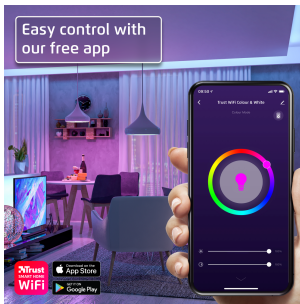

PRODUCT PICTORIAL 2