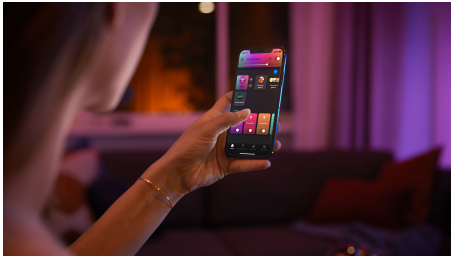

Easy smart lighting

Instantly set the mood in any room of your home with these three GU10 bulbs, which offer millions of shades of white and coloured light and fit into most standard spotlights

Easy smart lighting

- Control up to 10 lights with the Bluetooth app
- Control lights with your voice*
- Create a personalised experience with colourful smart light
- Set the right mood with warm to cool white light
- Get the perfect light recipes for your daily activities
- Unlock full suite of smart light features with Hue Bridge

Highlights

Control up to 10 lights with the Bluetooth app

With the Hue Bluetooth app, you can control your Hue smart lights in a single room of your home. Add up to 10 smart lights and control them all with just the touch of a button on your mobile device.

Create a personalised experience with colourful smart light

Transform your home with over 16 million colours, instantly creating the right atmosphere for any event. With the touch of a button, you can set a festive mood for a party, turn your living room into a movie theatre, enhance your home decor with colour accents, and much more.