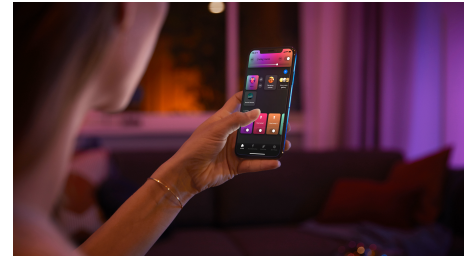

Beauty meets smarts

The iconic design of the Philips Hue Iris lamp has been reinvented. Available in black or white, the Iris features a fabric-wrapped cord, mixed materials, aluminium inner tube and unique light effect – a wash of colour with a gentle backlight – to create a sophisticated smart lamp.

Smart lights to help you wake up and go to sleep more naturally

Pair your Philips Hue Iris limited edition lamp with the Hue Bridge to unlock Wake up and Go to sleep routines, which help you fall asleep and wake up more naturally. The lamp's deep dimming capabilities paired with its diffused backlight allow you to wake up to your own personal sunrise in the morning as your lights gently brighten, or gradually dim warm white lights to help you drift off to sleep easier.

Control up to 10 lights with the Bluetooth app

With the Hue Bluetooth app, you can control your Hue smart lights in a single room of your home. Add up to 10 smart lights and control them all with just the touch of a button on your mobile device.