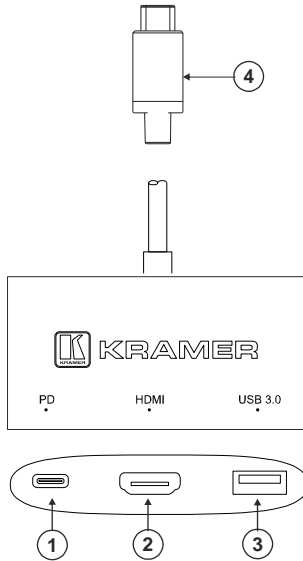

We welcome your questions, comments, and feedback.

www.kramerAV.com
info@kramerel.com

KDock-1 USB-C Hub Multiport Adapter

Introduction

Congratulations on purchasing your Kramer **KDock-1 USB-C Hub Multiport Adapter**. **KDock-1 USB-C Hub Multiport Adapter** supports HDMI™ video output, 1 USB-A port, and 1 USB-C port. It is specially designed to support mobile devices. It is an ideal accessory for MacBook, laptops equipped with USB Type-C, mobile phones, and tablets.

Get to Know Your KDock-1

#	Feature	Function
1	USB-C Female	Power pass through 60W (5V/1A-20V/3A). Insert a device with a type C (male) plug into the type C port (to recharge it).
2	4K HDMI Connector	Connect to an HDMI acceptor.
3	1 USB-A 3.0/2.0 Connector	Connect with U disk, mouse, keyboard, or SSD. Speed: 5.0Gbps (640MB/s).
4	USB-C Male	Connect to host (PC, phone, or tablet).

Technical Specifications

Inputs	1 USB	On a male USB-C connector.
Outputs	1 HDMI	On a female HDMI connector. 3840x2160P@30Hz.
Ports	2 USB	1 female USB-A 3.0 connector for USB link extension. <ul style="list-style-type: none"> • Backward compatible with USB 2.0 data transmission up to 480Mbps(60MB/s). • When connected with powered device, the limited current is 1.9A from the USB 3.0 port. • When unconnected with powered device, the limited current is 1A from the USB 3.0 port. • Charging: BC1.2 (5V 1.5A). • Speed: 5.0Gbps (640MB/s).
		1 female USB-C connector for charging.
Video	Max Bandwidth	10.2Gbps (3.4Gbps per graphic channel).
	Max Resolution	3840x2160P@30Hz resolution.
	Compliance	HDMI and HDCP 1.4.
Power	Consumption	60W.
Environmental Conditions	Operating Temperature	0° to +70°C (32° to 158°F).
	Storage Temperature	-10° to +55°C (14° to 131°F).
	Humidity	5% to 90%, RHL non-condensing.
Regulatory Compliance	Safety	CE.
	Environmental	RoHs, FCC.
Enclosure	Type	Aluminum with built-in 16cm/6.3" flexible USB-C cable.
General	Net Dimensions	7.5cm x 3.8cm x 1.5cm (3.0" x 1.5" x 0.6").
	Net Weight	40g (0.09lbs) approx.