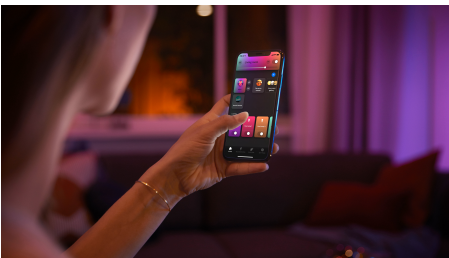

Easy smart lighting

Not only does the gradient Signe table lamp blend in seamlessly with your home decor thanks to its slim, stylish black design, but it also blends multiple colours together to paint the walls with a unique gradient of light.

Limitless possibilities

- Sync films, TV programmes, music, and games to smart lights

Easy smart lighting

- Control up to 10 lights with the Bluetooth app
- Control lights with your voice*
- Create a personalised experience with colourful smart light
- Set the right mood with warm to cool white light
- Unlock full suite of smart light features with Hue Bridge
- Dynamic light scenes
- Seamlessly blend colours

Highlights

Sync films, TV programmes, music, and games to smart lights

Bring your entertainment to new heights by syncing the action on the screen or the beat of your music to your smart lights.* Choose the way you'd like to sync your lights to your film, music (including with our Spotify integration!), TV programme or game and watch as the colour-capable lights in your Entertainment area react. *Hue Bridge required

Control up to 10 lights with the Bluetooth app

With the Hue Bluetooth app, you can control your Hue smart lights in a single room of your home. Add up to 10 smart lights and control them all with just the touch of a button on your mobile device.