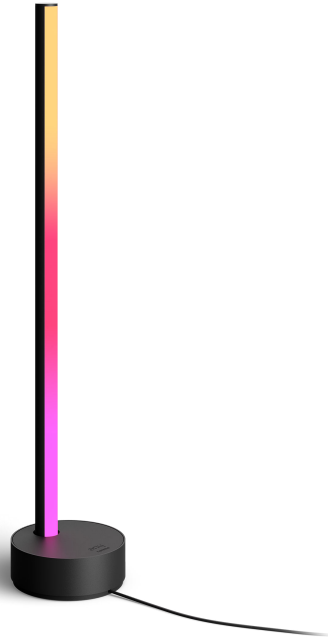

PHILIPS

Signe gradient table lamp

Hue White and Colour
Ambiance

Black

Bluetooth control via app

Control with app or voice*

Add Hue Bridge to unlock more

8718696176245

Easy smart lighting

Not only does the gradient Signe table lamp blend in seamlessly with your home decor thanks to its slim, stylish black design, but it also blends multiple colours together to paint the walls with a unique gradient of light.