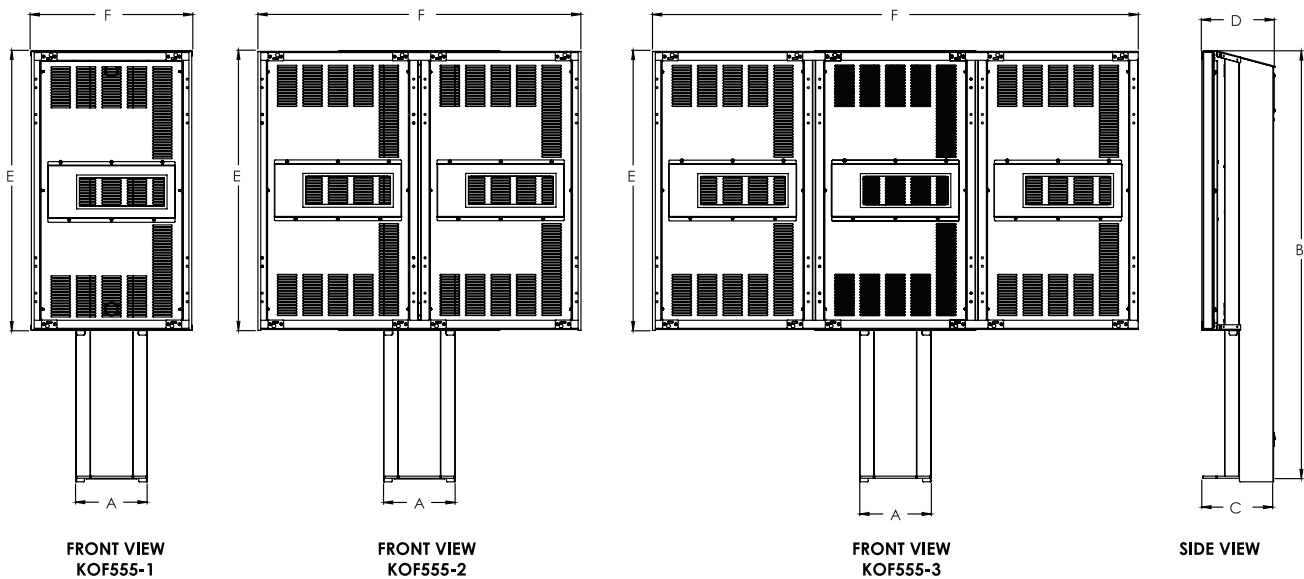

Product Specifications

MODEL NUMBERS	DIMENSIONS (W x H x D)	PRODUCT WEIGHT	FINISH	AVAILABLE COLORS
KOF555-1-EUK	28.38" x 75.67" x 12.62" (721 x 1922 x 321mm)	132lb (60kg)	Textured Powder Coat	Black
KOF555-2-EUK	57.17" x 75.67" x 12.62" (1452 x 1922 x 321mm)	163lb (74kg)		
KOF555-3-EUK	85.97" x 75.67" x 12.62" (2184 x 1922 x 321mm)	194lb (88kg)		

Package Specifications

MODEL NUMBERS	PACKAGE SIZE (W x H x D)	PACKAGE SHIP WEIGHT	PACKAGE UPC CODE	PACKAGE CONTENTS	UNITS IN PACKAGE
KOF555-1-EUK	38.00" x 84.00" x 27.00" (966 x 2134 x 686mm)	185lb (84kg)	735029341703	Digital Menu Board Enclosure, Mounting Hardware and Instructions	1
KOF555-2-EUK	60.00" x 84.00" x 40.00" (1524 x 2134 x 1016mm)	224lb (102kg)	735029341727		
KOF555-3-EUK	96.00" x 84.00" x 48.00" (2438 x 2134 x 1219mm)	290lb (132kg)	735029341734		

All dimensions = inch (mm)

MODEL NO.	DIMENSION "A"	DIMENSION "B"	DIMENSION "C"	DIMENSION "D"	DIMENSION "E"	DIMENSION "F"
KOF555-1 -EUK	12.65" (321mm)	75.67" (1922mm)	12.54" (319mm)	12.70" (322mm)	49.36" (1254mm)	28.38" (721mm)
KOF555-2 -EUK	12.65" (321mm)	75.67" (1922mm)	12.54" (319mm)	12.70" (322mm)	49.36" (1254mm)	57.17" (1452mm)
KOF555-3 -EUK	12.65" (321mm)	75.67" (1922mm)	12.54" (319mm)	12.70" (322mm)	49.36" (1254mm)	85.97" (2184mm)