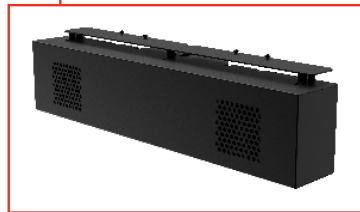

- Speaker/Microphone Kit (KOF-OPT-SPK)
Contact sales for further info
- Media Storage Fan (KOF-OPT-FAN-EUK)
- Internal Media Player Shelf (KOF-OPT-SHELF)
- Mount Brackets for Peerless-AV® XHB553 (KOF-OPT-553BRKTS)
Provided with orders of XHB553

MODULAR DESIGN

Displays can be installed from the front, without disturbing the adjacent units

PEDESTAL BASE

Allows for mounting to existing footing, thus eliminating the need for pouring new concrete*

*As long as it meets the requirements for various wind load specifications