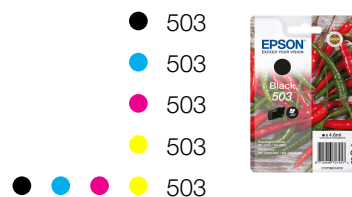

OTHER FEATURES

Panel	Type: Color, Diagonal: 6.1 cm
Features	Red eye removal, Photo Enhance

OTHER

Warranty	12 months Carry in Optional warranty extension available

LOGISTICS INFORMATION

SKU	C11CK61401
EAN code	8715946702445
Country of Origin	Philippines

For more information please contact:

Home users: 0343 90 37766
Business users*: 0871 42 37766
Republic of Ireland: 01 436 7742
Or visit us at <https://www.epson.co.uk/contactus>
* 10p per minute plus network extras.

Web: www.epson.co.uk
www.epson.ie

Trademarks and registered trademarks are the property of Seiko Epson Corporation or their respective owners.
Product information is subject to change without prior notice.
Last extracted: 2022-10-18

Expression Home XP-5200

WHAT'S IN THE BOX

- Individual Ink Cartridges
- Main unit
- Power cable
- Setup guide
- Warranty document

INK CARTRIDGE COMPATIBILITY

INK YIELD DATA

	Chillies 503	Chillies 503XL
●	210 pages*	550 pages*
● ● ●	165 pages*	470 pages*

* Approx. page yield based on ISO/IEC 24711/24712 or ISO/IEC 29102/29103. Actual yield will vary depending on images printed and usage conditions. For more information visit <http://www.epson.eu/pageyield>

1. Mobile printing solutions require a wireless and/or an Internet connection to the printer. For a list of Epson Connect enabled printers, compatible devices, apps and ways to connect, visit www.epson.eu/connect
2. AirPrint enables instant wireless printing from iPhone, iPad, iPod touch, and Mac
3. without the need to install drivers or download software.

EPSON®