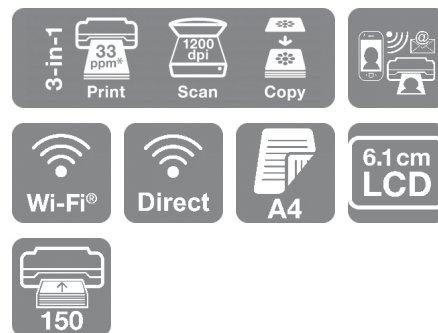

## DATASHEET / BROCHURE

Compact and stylish, this multifunction printer is sure to impress with individual inks, mobile printing and A4 double-sided printing.

This stylish and compact all-in-one looks great from every angle. Discover how easy everyday tasks can be with A4 double-sided printing, an up to 150-sheet front-loading paper cassette and a large 6.1cm LCD screen. Print from almost anywhere using Epson's mobile printing<sup>1</sup> solutions. It is also compatible with Apple AirPrint<sup>2</sup>.

### Easy to use

The XP-5200 is versatile with Wi-Fi for printing and scanning wirelessly and Wi-Fi Direct for printing without a wireless network. Copy and print without a computer using its 6.1cm LCD screen, use paper efficiently with A4 double-sided printing and minimise refills with the 150-sheet paper cassette.