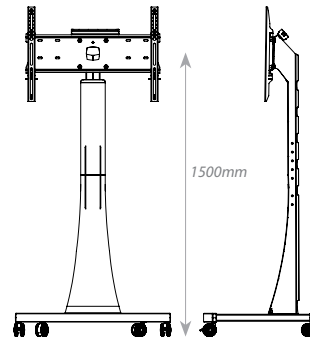

Axia – elegant and stylish

Order Code **AX15T**   £ Ex Vat **567.50**