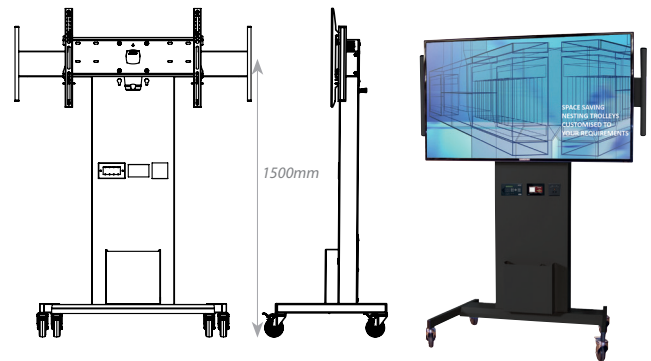

Nest Star – custom built for you

Order Code **NST1**   £ Ex Vat **1341.30**