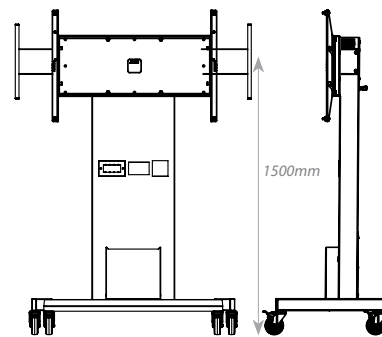

Nest Star HD – custom built for you

Order Code **NST2**   £ Ex Vat **1591.50**