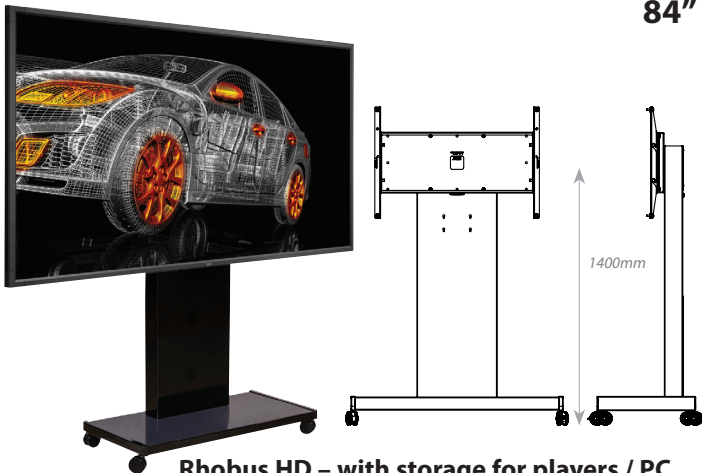

84" Displays

Rhobus HD – with storage for players / PC

Order Code **RH100HD**   £ Ex Vat **1384.40**