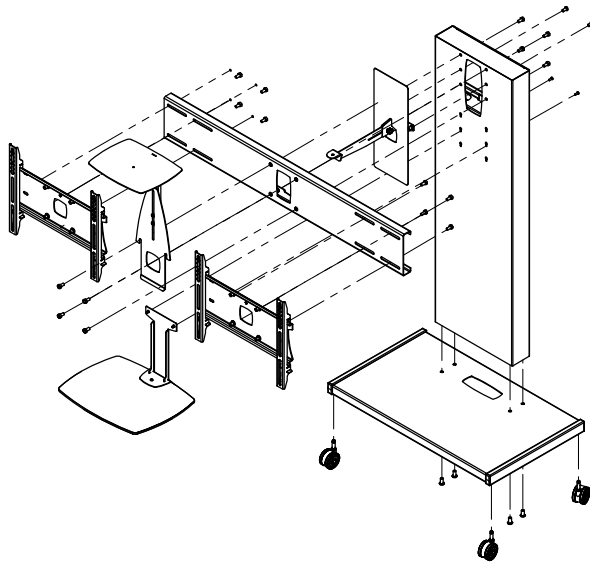

RHOBUS

UNICOL®

www.unicol.com