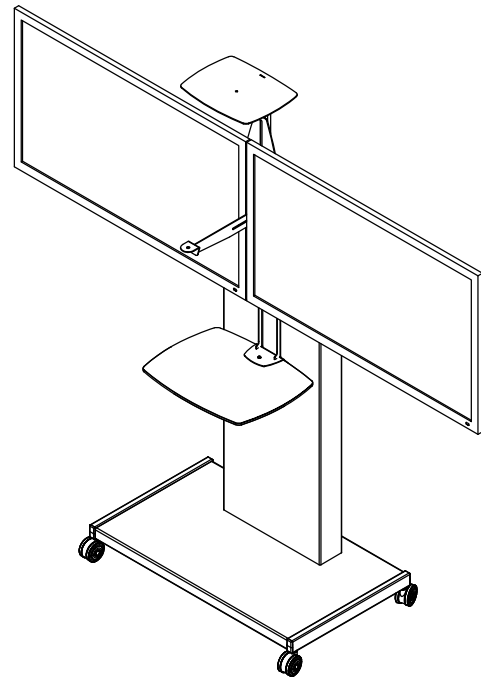

RHOBUS

UNICOL®

www.unicol.com