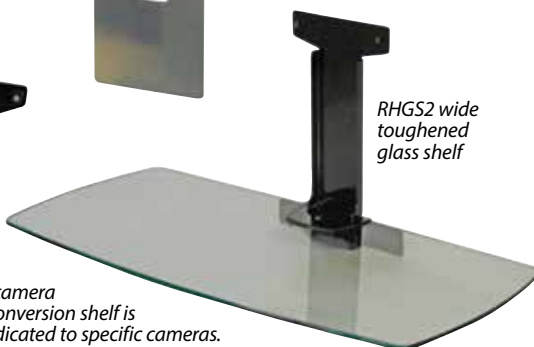

## Rhubus Accessories

Order Code	mm	Ex Vat
<b>RHGS1</b>	Glass Shelf – 500(w) x 400(d)	<b>78.80</b>
<b>RHGS2</b>	Glass Shelf – 780(w) x 390(d)	<b>89.20</b>
<b>RHCB1</b>	Blade style Camera Mount	<b>85.50</b>
<b>RHCC</b>	Blade mount conversion shelf	<b>35.20</b>
<b>RHP1</b>	Optional centre infill panel	<b>36.80</b>

Rhubus Trolley in RAL 7035 light grey with twin screens, blade camera mount & centre infill panel

RHCC Blade mount conversion shelf

RHP1 centre infill Panel

RHCB1 Blade style camera mount

RHGS2 wide toughened glass shelf

\* We offer a wide range of camera mount options. Our RHCC conversion shelf is also available in versions dedicated to specific cameras. Above screen camera mounts also available –Call us for details.