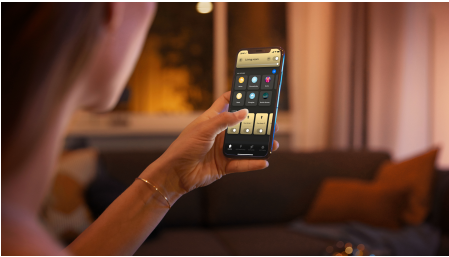

Easy smart lighting

Get comfortable, soft white light and instant dimming with this E27 smart LED bulb. Suitable for most standard light fixtures, this bulb lets you bring smart light anywhere in your home.

Easy smart lighting

- Control up to 10 lights with the Bluetooth app
- Control lights with your voice*
- Set the right mood with soft white light
- Unlock full suite of smart light features with Hue Bridge

Highlights

Control up to 10 lights with the Bluetooth app

With the Hue Bluetooth app, you can control your Hue smart lights in a single room of your home. Add up to 10 smart lights and control them all with just the touch of a button on your mobile device.