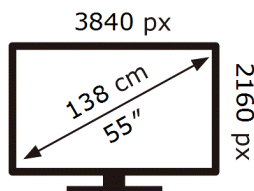

SAMSUNG

HG55AU800EE

80 kWh/1000h

ABCDEF **G**

132 kWh/1000h

2019/2013

ENERG

SAMSUNG