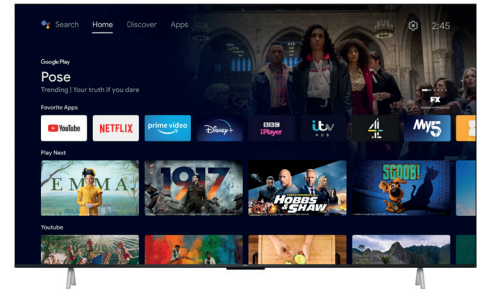

For smooth picture and improved motion

HDR 10

Enhanced contrast, colours and details

GAME MASTER

Game Master
Your optimized gaming experience

Dolby
AUDIO

Dolby Audio
delivers rich, clear,
powerful sound in your TV

androidtv

Android TV
Easy endless entertainment

Hey Google

Google Assistant
Ask it questions. Tell it to do things.
Control home devices

FreeviewPlay

Freeview Play
Go The Other Way with
Freeview Play

TCL**75P638K****DISPLAY**

Screen size (inches/cm)	75 / 190.5
Visible screen size : diagonal(inches/cm)	74.5 / 189
Panel resolution	UHD
Wide color Technology	Dynamic color
HDR (High Dynamic Range)	-
HDR formats	HDR10, PQ10, HLG
HDR brightness	-
Picture Performance Index*	2300
Resolution	3840x2160
Curved / Curvature	-
10 bit panel	Yes
Dynamic contrast	Mega
Picture processing	IPQ 2.0 Engine
Dimming	Pro
Ultra AR coating	-
UHD upscaling	UHD Machine Learning AI SR
Color management	20P & 2P calibration
Digital Noise Reduction	Yes
Film Mode	Yes