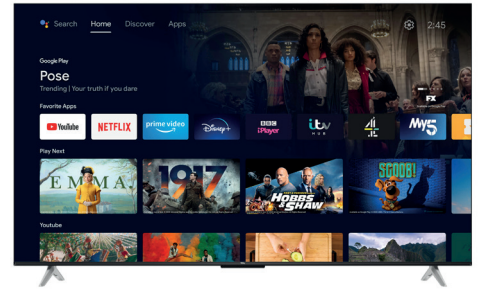

TCL

50P638K

DISPLAY

Screen size (inches/cm)	50 / 127
Visible screen size : diagonal(inches/cm)	50 / 126
Panel resolution	UHD
Wide color Technology	Dynamic color
HDR (High Dynamic Range)	-
HDR formats	HDR10, PQ10, HLG
HDR brightness	-
Picture Performance Index*	2300
Resolution	3840x2160
Curved / Curvature	-
10 bit panel	Yes
Dynamic contrast	Mega
Picture processing	IPQ 2.0 Engine
Dimming	Yes
Ultra AR coating	-
UHD upscaling	UHD Machine Learning AI SR
Color management	20P & 2P calibration
Digital Noise Reduction	Yes
Film Mode	Yes

* Picture performance Index

AUDIO

Sound power	2x10 W
Music sound power	-
Dolby	Dolby AC4
Sound Processing	Dolby Audio
Equaliser	-
Speaker type	Down Firing
Audio quality by	-
Speakers	Full range
Digital Pure Sound	-
Woofer	-
Auto volume control	Yes

SMART CONTENT

Processor	Quad Core
SmartTV	AndroidTV (29 languages)
Android OS	Android R (11.0)
GuideOn (Internet EPG)	-
4K	Netflix, YouTube, Amazon Prime, AppleTV+ & more
Applications	Google Play Store
Social	-
Web browser	-
HbbTV	2.0.2
Smart integrated TV microphone	-

CONVENIENCE

Smartphone / Tablet remote support	Yes
USB multimedia*	Yes
Caption(Subtitle)	Yes
Divx compatibility	-
Clock & On/Off timer	-
Game mode	Auto
Sports mode	Yes
Multipicture	PAT
Sleep timer	Yes
Hotel mode	Yes
OSD Languages	29
HDMI CEC (T-link)	Full
HDMI quick switch	Yes

* USB key not included

CONVERGENCE

Bluetooth	A2DP, HID
DLNA 1.5	Yes
Wifi display (Miracast)	Chromecast & T-cast
USB HID support	Yes

CONTROL

Remote control batteries	Yes
Remote Control	RC802N5

TUNER/BROADCASTING

DTV Tuner	DVB-T2/C/S2
Video decoding	H.265 UHD, H.264, MPEG-2
Analogue tuner	Yes
Analogue tuner systems	PAL/SECAM/NTSC (AV) BG/DK/LL'
CI+	Yes (1.4, ECP)
EPG (DVB EIT/SI)	up to 8 days
Auto channel search	Yes
Teletext	Yes

CONNECTIVITY

HDMI	3
HDCP 2.2	2,3
USB	1 x 3.0
YPbPr	CVBS Optional
DVI-in (video)	-
Ethernet (LAN RJ-45)	Yes
Wifi	Built-in ac/n/g 2.4/5Ghz MIMO
Digital Audio Out	Optical
Headphone	Yes
RF in (IEC Terrestrial/Cable)	1
RF in (F Sat)	1
Sat: Diseq / SCD	Yes v.2.2 / Update
CI slot	1
HDMI eARC/ARC	eARC HDMI1
HDMI max resolution	2160P/60Hz 422 12bit
MHL	Yes (3.0) via HDMI1
Power cable	Detachable, 1.5 m

GAMING EXPERIENCE

HDMI 2.1 :	Features	UHD 120p, ALLM
	VRR / FreeSync / G-sync	-

DESIGN

Color	Brushed dark metal front
Vesa size	200 x 200 mm
Stand design	Y-shape

POWER

EEL 2021 class SDR (X1)	F
Annual SDR power consumption (EEL 2021) (X1)	58 W
EEL 2021 class HDR (X1)	G
Annual HDR power consumption (EEL 2021) (X1)	85 W
EEL 2021 class SDR (X2)	-
Annual SDR power consumption (EEL 2021) (X2)	-
EEL 2021 class HDR (X2)	-
Annual HDR power consumption (EEL 2021) (X2)	-
Auto power off	Yes
Power supply	220-240V~50Hz
Power consumption (standby)	0,5 W
Power consumption (network standby)	2,00 W
Peak luminance ratio	73%
Power consumption (maximum)	110 W
Mercury content	0,0 mg
Presence of Lead	No

DIMENSIONS & WEIGHT