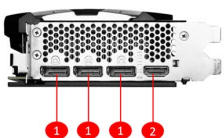

SPECIFICATIONS

Model Name	GeForce RTX™ 4070 Ti SUPER 16G VENTUS 2X OC
Graphics Processing Unit	NVIDIA® GeForce RTX™ 4070 Ti SUPER
Interface	PCI Express® Gen 4
Core Clocks	Extreme Performance: 2655 MHz (MSI Center) Boost: 2640 MHz
CUDA® CORES	8448 Units
Memory Speed	21 Gbps
Memory	16GB GDDR6X
Memory Bus	256-bit
Output	DisplayPort x 3 (v1.4a) HDMI™ x 1 (Supports 4K@120Hz HDR, 8K@60Hz HDR, and Variable Refresh Rate as specified in HDMI™ 2.1a)
HDCP Support	Y
Power consumption	285 W
Power connectors	16-pin x 1
Recommended PSU	700 W
Card Dimension (mm)	242 x 125 x 51 mm
Weight (Card / Package)	882 g / 1214 g
DirectX Version Support	12 Ultimate
OpenGL Version Support	4.6
Maximum Displays	4
G-SYNC® technology	Y
Digital Maximum Resolution	7680 x 4320

CONNECTIONS

1. DisplayPort
2. HDMI™

FEATURES

- Dual Fan**
Two fans and a huge heatsink ensure a cool and quiet experience for you.
- TORX FAN 4.0**
A masterpiece of teamwork, fan blades work in pairs to create unprecedented levels of focused air pressure.
- Copper Baseplate**
A solid nickel-plated copper baseplate transfers heat from the GPU to all heat pipes for better cooling.
- Core Pipe**
Precision-machined heat pipes ensure max contact to the GPU and spread heat along the full length of the heatsink.
- Reinforcing Backplate**
The reinforcing backplate features a flow-through design that provides additional ventilation.
- Zero Frozr**
The fans completely stop when temperatures are relatively low, eliminating all noise.
- Afterburner**
Take full control with the most recognized and widely used graphics card overclocking software in the world.
- MSI Center**
The exclusive MSI Center software lets you monitor, tweak and optimize MSI products in real-time.