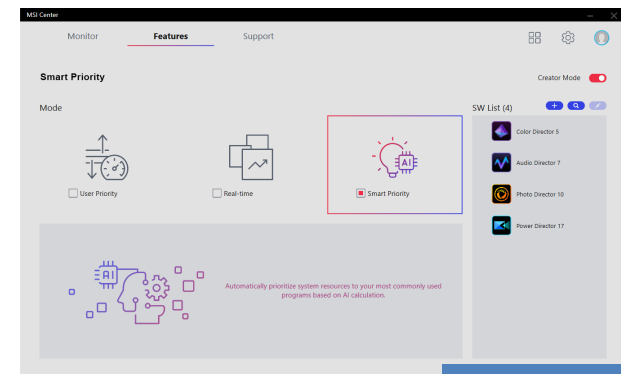

MSI Center

The MSI Center takes optimization to the next level with A.I.; it helps to prioritize & allocate the resource on your hand to accelerate the performance of those software which you work with everyday.

It also helps you to find the photos or materials with Tag and brings the most efficient experience for your daily works.

Smart Image Finder

Smart Priority

User Scenario

MSI Cloud Center

Fast, Secure & Wireless Backup