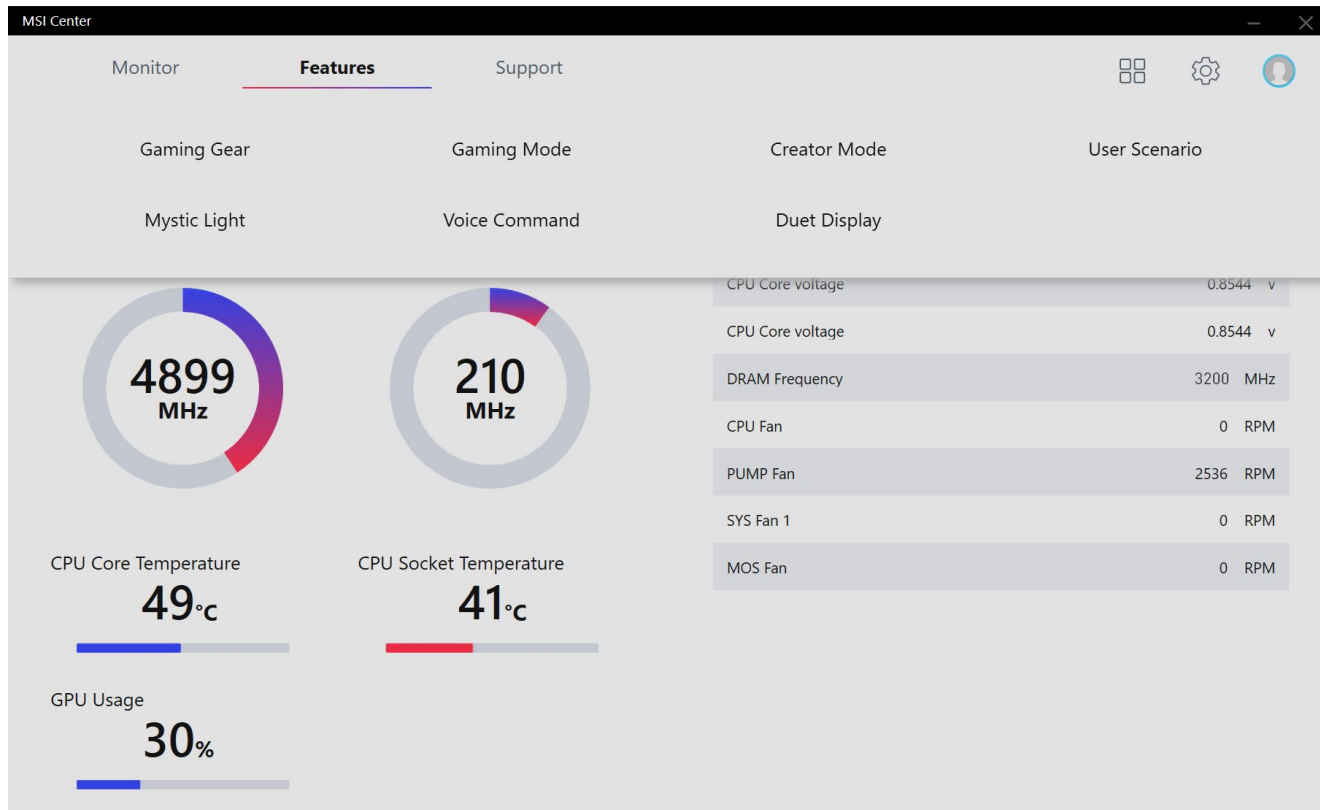

COM Port

Hardware TPM Module Support

TPM Support

Hardware TPM (Trusted Platform Module) module is designed to provide hardware-based, security-related functions.

You can store your sensitive data & passwords by encryption keys for advanced security.

It also helps you to find the photos or materials with Tag and brings the most efficient experience for your daily works.

Smart Image Finder

Smart Priority

User Scenario

MSI Cloud Center

Fast, Secure & Wireless Backup