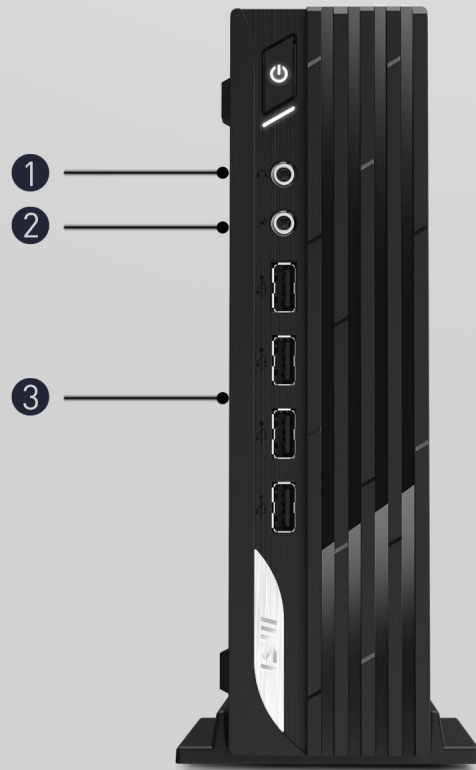

Easy To Maintenance Design

Users can easily upgrade or maintain one M.2 SSD & two 2.5" HDD/SSD and two DIMM by easily disassembling the side covers.

Made PRO DP21 an even flexible desktop and also reduce the time wasting on maintaining.

2x SO-DIMM

1x M.2 SSD

2x 2.5" HDD/SSD

VESA Mountable Design

The VESA Mountable design allows you to hook up PRO DP21 anywhere you like that not only improve the flexibility of using it but also let users have a good space management at home or office.

I/O Ports Review

With a various array of I/O ports, it can connect all devices you need at the same time so you can multi-task with those devices to make you work more efficiently.

Front

1. 1x Headphone-out
2. 1x Mic-in
3. 4x USB 2.0 Type A