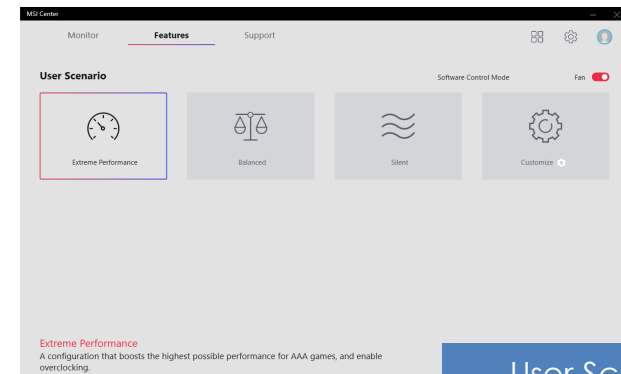

MSI Center

The MSI Center takes optimization to the next level with A.I.; it helps to prioritize & allocate the resource on your hand to accelerate the performance of those software which you work with everyday.

It also helps you to find the photos or materials with Tag and brings the most efficient experience for your daily works.

Smart Image Finder

Smart Priority

User Scenario

MSI Cloud Center

Fast, Secure & Wireless Backup