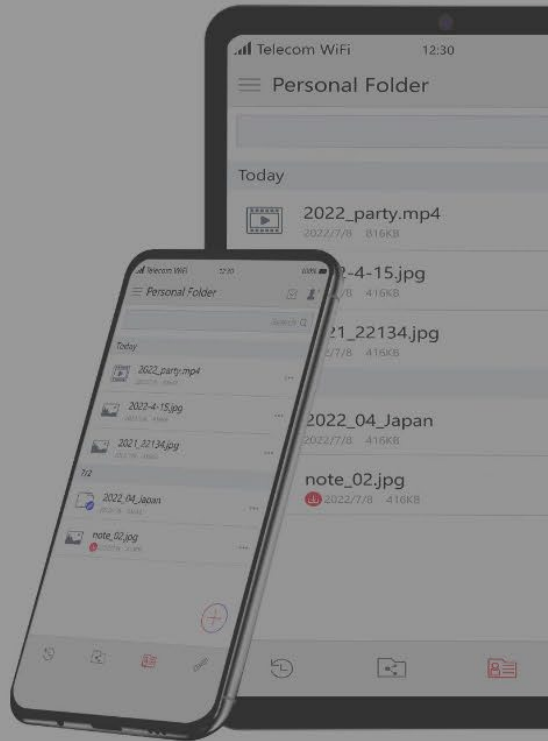

It also helps you to find the photos or materials with Tag and brings the most efficient experience for your daily works.

Smart Image Finder

Smart Priority

User Scenario

MSI Cloud Center

Fast, Secure & Wireless Backup

Fast, secure, and wireless backup & download between your PC and mobile devices. Transfer files, photos, videos, and more between your PC, Android, and iOS device faster and easier than a cabled connection.

You can make these files accessible to your family or team members, or you can also make files as private as you want. The decision is in your hands.

MSI Cloud Center – Key Features

msi

Cross Platform

Backup, download, share files between your PC, Android, and iOS devices.