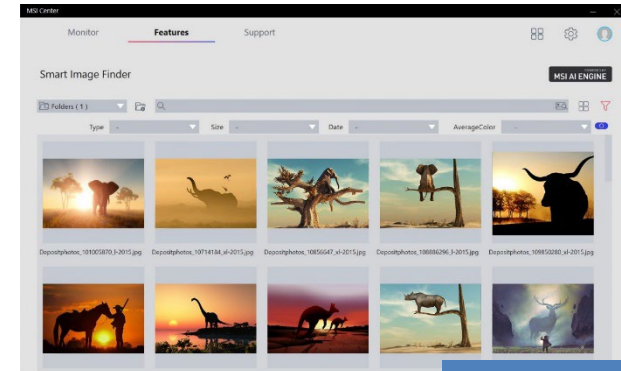

COM Port

Hardware TPM Module Support

TPM Support

Hardware TPM (Trusted Platform Module) module is designed to provide hardware-based, security-related functions.

You can store your sensitive data & passwords by encryption keys for advanced security.

It also helps you to find the photos or materials with Tag and brings the most efficient experience for your daily works.

Smart Image Finder

Smart Priority

User Scenario

MSI Cloud Center

Fast, Secure & Wireless Backup