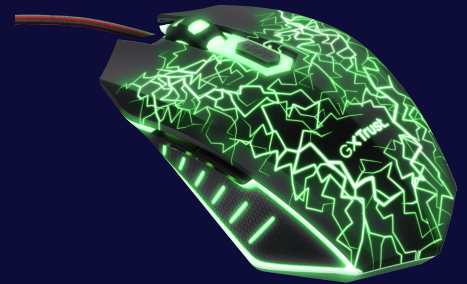

## Gaming Mouse

Gaming mouse with 6 buttons and unique LED light design

### Key features

- Fully illuminated top
- Speed select button (800-4000 dpi)
- 6 responsive buttons
- Rubberized top cover for a firm grip
- Ambidextrous form factor
- 1.8m braided cable

**GAMING**

Designed for gaming True Game type FPS, RPG, RTS

**SENSOR**

DPI 800, 1800, 2400, 4000 Max. DPI 4.000 dpi  
DPI adjustable True Sensor technology Optical  
Sensor model Trust Brand Acceleration 8 G  
Polling rate 125Hz Tracking speed 30 ips