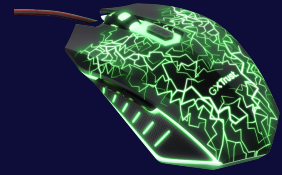

## Gaming Mouse

Gaming mouse with 6 buttons and unique LED light design

### Key features

- Fully illuminated top
- Speed select button (800-4000 dpi)
- 6 responsive buttons
- Rubberized top cover for a firm grip
- Ambidextrous form factor
- 1.8m braided cable

Silent click False On-board memory False  
Gliding pads UPE Software False

COMPATIBILITY

**Compatible Device Types** Gaming console, laptop, pc

**Compatible Consoles**

PS4, Xbox One

**Compatible Software Platforms** Chrome OS, Mac OS, Windows

COLOUR VERSIONS

**GXT 105X Izza Illuminated Gaming Mouse**  
24618

**GXT 105 Izza Illuminated Gaming Mouse**  
21683

PRODUCT VISUAL 1

PRODUCT TOP 1

PRODUCT VISUAL 2

PRODUCT SIDE 1

PACKAGE VISUAL 1