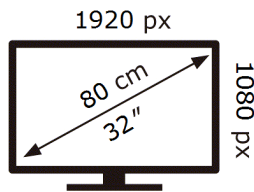

SAMSUNG

QE32LS03CBU

27 kWh/1000h

ABCDEF **G**

49 kWh/1000h

2019/2013

ENERG 

SAMSUNG