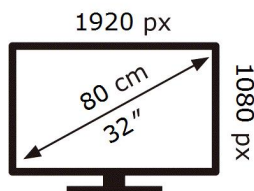

QE32LS03CBU

27 kWh/1000h

ABCDEF **G**

HDR

49 kWh/1000h

2019/2013