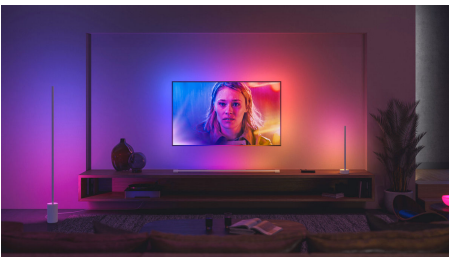

Easy smart lighting

Add ambient colour to any room with the Philips Hue White and Colour Ambiance Starter Kit. The kit includes three-colour smart bulbs and a Hue Bridge, which provides full control of the lights, access to the Hue app and endless features.

Limitless possibilities

- Play with smart colour lights
- Sync films, TV programmes, music, and games to smart lights
- Smart home automation hub: Hue Bridge

Easy smart lighting

- Control lights with your voice*
- Create a personalised experience with colourful smart light
- Set the right mood with warm to cool white light
- Get the perfect light recipes for your daily activities

Highlights

Play with smart colour lights

There's no limit with Philips Hue: with over 16 million colours, you can transform your home into the perfect party venue, bring a bedtime story to life and much more. Use preset, coloured light scenes to evoke the feeling of summer any time you'd like, or use your own photo to relive a special memory.

Sync films, TV programmes, music, and games to smart lights

Bring your entertainment to new heights by syncing the action on the screen or the beat of your music to your smart lights.* Choose the way you'd like to sync your lights to your film, music (including with our Spotify integration!), TV programme or game and watch as the colour-capable lights in your Entertainment area react. *Hue Bridge required