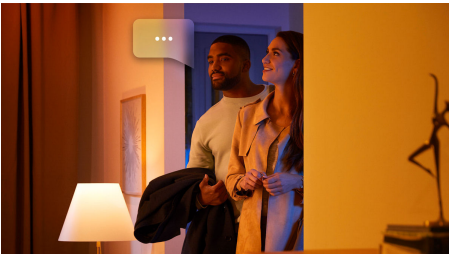

Limitless possibilities

- A plug-and-play accent lamp
- Control with app or voice*

Easy smart lighting

- Control up to 10 lights with the Bluetooth app
- Create a personalised experience with colourful smart light
- Set the right mood with warm to cool white light
- Get the perfect light recipes for your daily activities
- Unlock the full suite of smart lighting features with the Bridge

Replacement parts

- Replacement parts available for this product

Highlights

A plug-and-play accent lamp

The Philips Hue Bloom is a small, versatile smart lamp that casts light in any of millions of colors. The Bloom's easy plug-and-play design lets you place the lamp anywhere: place it on a table to wash the walls with beautiful light, set it on your nightstand for a gentle nightlight or position it near your TV to enhance your entertainment with light.

Control with app or voice*

Philips Hue works with Amazon Alexa, Siri and the Google Assistant. Simple voice commands let you dim, brighten or change the colour of your lights, whether you want to control a single lamp or all lights in your home. Voice control requires a Philips Hue Bridge and a compatible partner device.