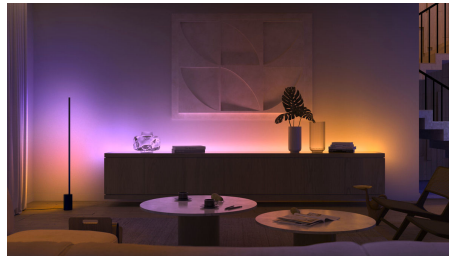

Replacement parts

- Replacement parts available for this product

Highlights

A plug-and-play accent lamp

The Philips Hue Bloom is a small, versatile smart lamp that casts light in any of millions of colors. The Bloom's easy plug-and-play design lets you place the lamp anywhere: place it on a table to wash the walls with beautiful light, set it on your nightstand for a gentle nightlight or position it near your TV to enhance your entertainment with light.

Control up to 10 lights with the Bluetooth app

With the Hue Bluetooth app, you can control your Hue smart lights in a single room of your home. Add up to 10 smart lights and control them all with just the touch of a button on your mobile device.

Create a personalised experience with colourful smart light

Transform your home with over 16 million colours, instantly creating the right atmosphere for any event. With the touch of a button, you can set a festive mood for a party, turn your living room into a movie theatre, enhance your home decor with colour accents, and much more.

Set the right mood with warm to cool white light

These bulbs and light fixtures offer different shades of warm to cool white light. With complete dimmability from bright to low nightlights, you can tune your lights to the perfect shade and brightness of light for your daily needs.