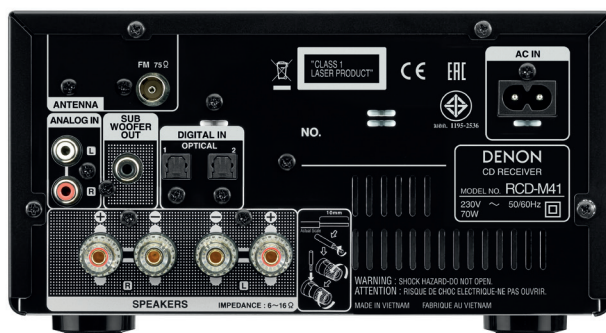

Bluetooth is integrated to allow instant wireless connectivity with smartphones, tablets and computers, as part of a package of input choices designed to offer optimal flexibility. The Bluetooth circuitry has been designed complete with an on/off selector, offering convenient wireless connection when required, plus enhanced sound from the other sources like CD, DAB/DAB+, FM or digital in when it's not in use.

Enjoy premium sound in your home office, bedroom, or any other room

The compact size of 210mm width and just 310mm depth (plus speakers) allows for an easy setup of the D-M41DAB on a bookshelf, in a bedroom or in the home office. With several colour combinations, it easily blends into your lifestyle, delivering impeccable performance at the same time.

New cosmetic design

The style of the RCD-M41DAB has been updated and refined, echoing the industrial design of Denon's flagship New Era Hi-Fi separates like the award-winning PMA-2500NE/DCD-2500NE or PMA-1600NE/DCD-1600NE amplifiers and CD Players.

Best matching Denon SC-M41 speaker system

These speakers have been designed with Denon Hi-Fi craftsmanship and European Sound engineering. For best performance, a high quality 12 cm woofer / midrange chassis has been combined with a high definition tweeter and a crossover network with select components to reproduce the smoothness of natural sound.

Technical information

D-M41DAB	
Power output	30 W+30 W (6 ohms, 1 kHz)
Input / Output Terminal	1 set of analogue inputs 2 sets of digital inputs (optical) MONO output for subwoofer Headphone
Function	Tone control (Bass, Treble) SDB (Super Dynamic Bass) Source direct function Timer (once, everyday, sleep) CD playback repeat, random mode
Tuner	DAB Band III 174 MHz – 240 MHz FM 87.50 MHz – 108.00 MHz Presets x 40 RDS Radio text
Bluetooth	
Compatible Bluetooth Profiles	A2DP/AVRCP
Supported Codecs	AAC/SBC
Multi-pairing	8

General	
Power supply	AC 230 V, 50/60Hz
Power consumption	70 W (Standby: 0.3 W)
Colours	Black, Premium Silver
Dimensions (W x H x D)	210 x 115 x 309 mm
Weight	4.0 kg
SC-M41	
Type	2 way speaker
Drivers	120 mm woofer, 25 mm soft dome tweeter
Frequency response	45 Hz - 40 kHz
Max power	60 W (IEC) 120W (PEAK)
Impedance	6 ohms
Colours	Black, Cherry Wood
Dimensions (W x H x D)	145 x 238 x 234 mm
Weight	4.2 kg

EAN

Single unit with DAB		
Black	RCDM41DABBKEK	4951035061121
Premium Silver	RCDM41DABSPKEK	4951035061138
Single speaker		
Black	SCM41BKEM	4951035061848
Cherry Wood	SCM41CWEM	4951035061855
System with DAB		
Premium Silver / Black	D-M41DABSPBKEK	4951035061213
Premium Silver / Cherry Wood	D-M41DABSPCKEK	4951035061220
Black / Black	D-M41DABBKBKEK	4951035061206