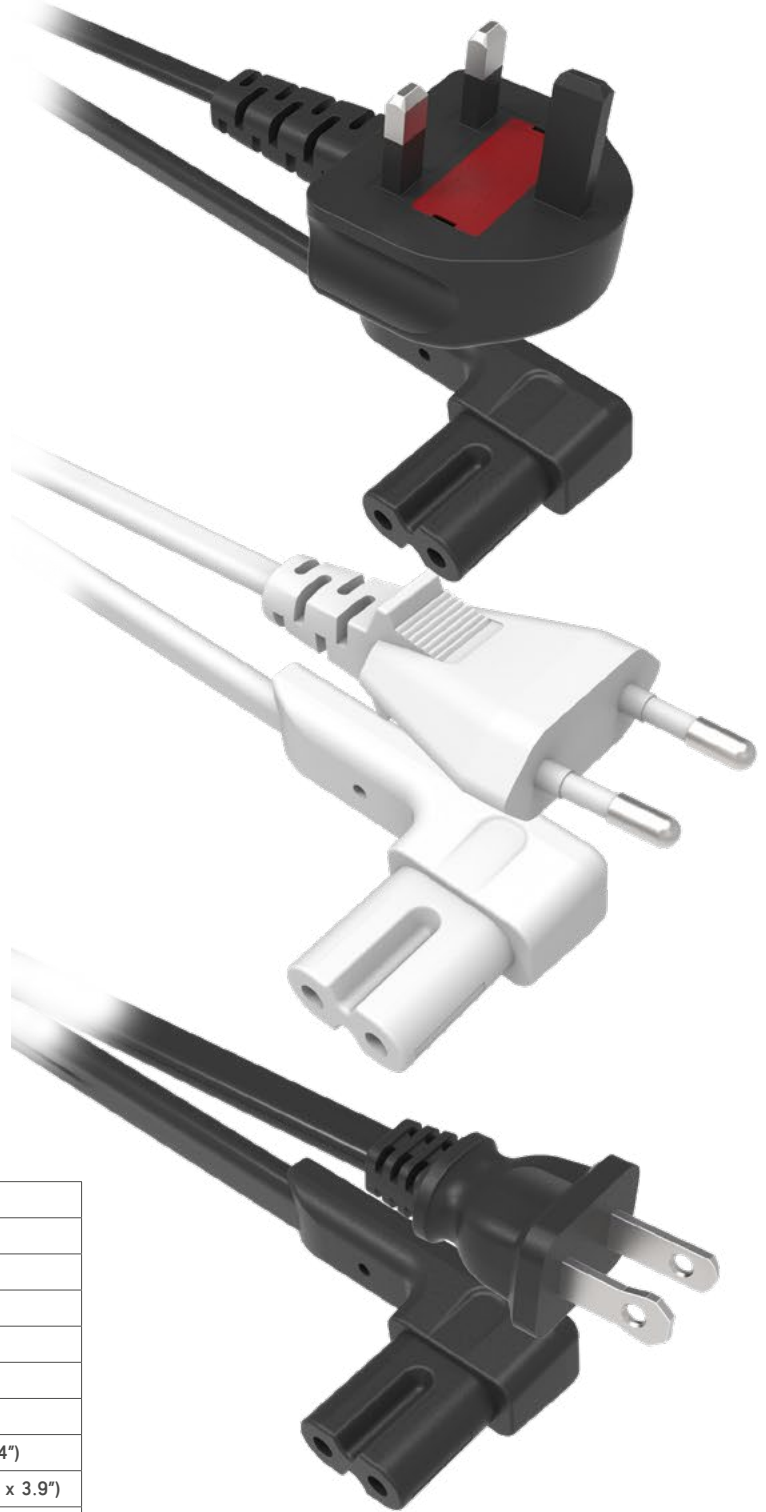

S1-LPC FLEXSON 5M POWER CABLE FOR SONOS SPEAKERS

Suitable for use with Sonos Play:1 and Sonos One

The Flexson 5m Power Cable is the ultimate cabling solution, allowing more positional opportunities for your Sonos Speaker.

Coming in black or white finishes to match your speaker, the 5m Power Cable is ideal for Flexson Floor Stands, replacing the existing mains cables for the Sonos Play:1 and Sonos One.

With the extra cabling length, you'll be able to find the perfect position for your Sonos speaker, replacing your old, ugly extension cables.

- Replaces the existing mains cable
- Longer length facilitates choice when positioning your Sonos speaker
- Ideal for use with Flexson floor stands
- Suitable for use with Sonos One and Play:1 only

	White:	Black:
UK PRODUCT CODE:	FLXS15M1011UK	FLXS15M1021UK
UK UPC NUMBER:	5057964000022	5057964000039
EU PRODUCT CODE:	FLXS15M1011EU	FLXS15M1021EU
EU UPC NUMBER:	5057964000060	5057964000077
US PRODUCT CODE:	FLXS15M1011US	FLXS15M1021US
US UPC NUMBER:	5057964000046	5057964000053
UK CARTON DIMENSIONS (DxHxW): 48mm x 230mm x 60mm (1.9" x 9" x 2.4")		
EU/US CARTON DIMENSIONS (DxHxW): 30mm x 230mm x 100mm (1.2" x 9" x 3.9")		
CARTON WEIGHT: 287g (UK), 285g (EU), 285g (10oz) (US)		
CARTON CONTENTS: 1x cable		
OUTER CARTON QUANTITY: x 4, x 32		
UK, EUROPEAN & US (SRP):	£14.99	€19.99 \$19.99