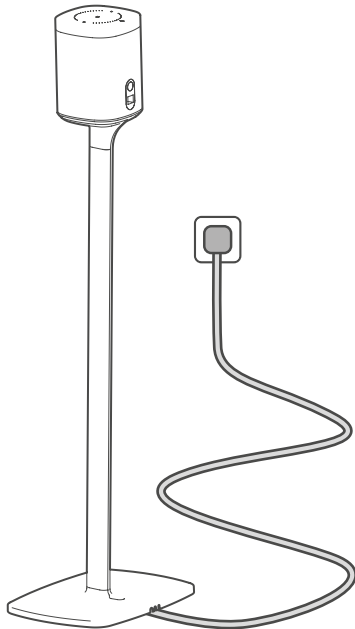

S1-LPC FLEXSON 5M POWER CABLE FOR SONOS SPEAKERS

Suitable for use with Sonos Play:1 and Sonos One

The Flexson 5m Power Cable is the ultimate cabling solution, allowing more positional opportunities for your Sonos Speaker.

Coming in black or white finishes to match your speaker, the 5m Power Cable is ideal for Flexson Floor Stands, replacing the existing mains cables for the Sonos Play:1 and Sonos One.

With the extra cabling length, you'll be able to find the perfect position for your Sonos speaker, replacing your old, ugly extension cables.

- Replaces the existing mains cable
- Longer length facilitates choice when positioning your Sonos speaker
- Ideal for use with Flexson floor stands
- Suitable for use with Sonos One and Play:1 only

	White:	Black:
UK PRODUCT CODE:	FLXS15M1011UK	FLXS15M1021UK
UK UPC NUMBER:	5057964000022	5057964000039
EU PRODUCT CODE:	FLXS15M1011EU	FLXS15M1021EU
EU UPC NUMBER:	5057964000060	5057964000077
US PRODUCT CODE:	FLXS15M1011US	FLXS15M1021US
US UPC NUMBER:	5057964000046	5057964000053
UK CARTON DIMENSIONS (DxHxW): 48mm x 230mm x 60mm (1.9" x 9" x 2.4")		
EU/US CARTON DIMENSIONS (DxHxW): 30mm x 230mm x 100mm (1.2" x 9" x 3.9")		
CARTON WEIGHT: 287g (UK), 285g (EU), 285g (10oz) (US)		
CARTON CONTENTS: 1x cable		
OUTER CARTON QUANTITY: x 4, x 32		
UK, EUROPEAN & US (SRP):	£14.99	€19.99 \$19.99