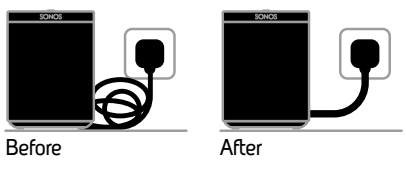

**NEW
PRODUCTS**

FLEXSON SHORT POWER CABLES FOR SONOS PLAY:1

- Bespoke design for SONOS PLAY:1
- Only 35cm (13.7 inches) long
- Perfect for kitchens, tabletops and wall mounting
- Available in black or white to match SONOS PLAY:1
- Eliminates unnecessary cable clutter

TABLETOP