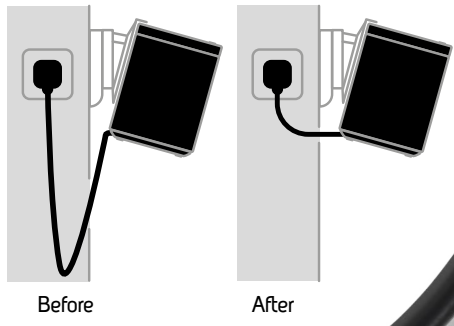

WALL MOUNT

UK, EU and US versions available

Product code
UK WHITE: **FLXP1035M1011UK**
UK BLACK: **FLXP1035M1021UK**
EU WHITE: **FLXP1035M1011EU**
EU BLACK: **FLXP1035M1021EU**
US WHITE: **FLXP1035M1011US**
US BLACK: **FLXP1035M1021US**

UPC NUMBER
UK WHITE: **600740998669**
UK BLACK: **600740998676**
EU WHITE: **600740998645**
EU BLACK: **600740998652**
US WHITE: **600740998621**
US BLACK: **600740998638**

RETAIL CARTON DIMENSIONS (MM)
48 x 138 x 72

RETAIL CARTON WEIGHT (KG)
0.114 (UK), 0.072 (EU), 0.065 (US)

RETAIL CARTON CONTENTS
1 x cable

OUTER CARTON QUANTITY **24**

PALLET QUANTITY **TBC**

UK, EUROPEAN & US PRICING (SRP)
£9.99 €14.99 $14.99

Trade enquiries: **020 8358 5858**
WWW.FLEXSON.COM

FLEXSON
ACCESSORIES FOR SONOS