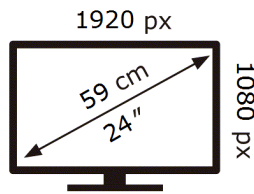

SAMSUNG

C24F390FHR

18 kWh/1000h

2019/2013

ENERG

SAMSUNG

C24F390FHR

18 kWh/1000h