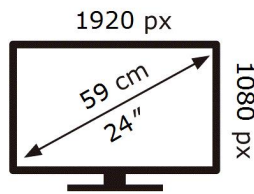

SAMSUNG

C24F390FHR

18 kWh/1000h

2019/2013

ENERG

SAMSUNG

C24F390FHR

18 kWh/1000h