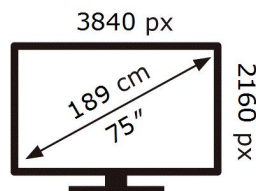

UE75CU7100K

129 kWh/1000h

ABCDEF **G**

229 kWh/1000h

2019/2013