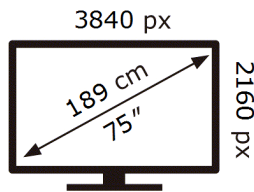

SAMSUNG

UE75CU7100K

129 kWh/1000h

ABCDEF **G**

229 kWh/1000h

2019/2013

ENERG

SAMSUNG