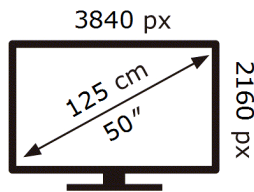

SAMSUNG

UE50CU8000K

71 kWh/1000h

ABCDEF **G**

124 kWh/1000h

2019/2013