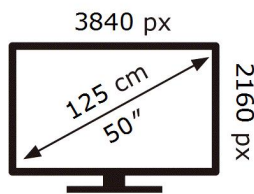

UE50CU8000K

**71** kWh/1000h

ABCDEF **G**

**HDR**

**124** kWh/1000h

2019/2013