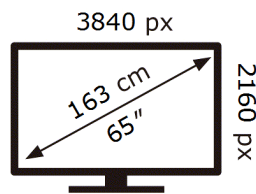

SAMSUNG

UE65CU8000K

108 kWh/1000h

ABCDEF **G**

174 kWh/1000h

2019/2013