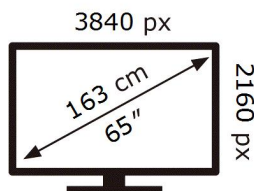

UE65CU8000K

108 kWh/1000h

ABCDEF **G**

174 kWh/1000h

2019/2013