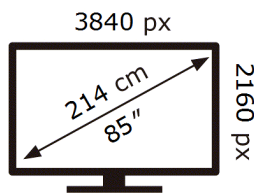

SAMSUNG

UE85CU8000K

**168** kWh/1000h

ABCDEF **G**

**304** kWh/1000h

2019/2013

**ENERG** 

**SAMSUNG**