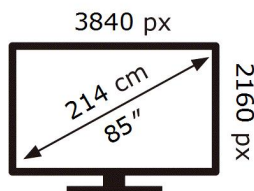

UE85CU8000K

**168** kWh/1000h

ABCDEF **G**

**304** kWh/1000h

2019/2013