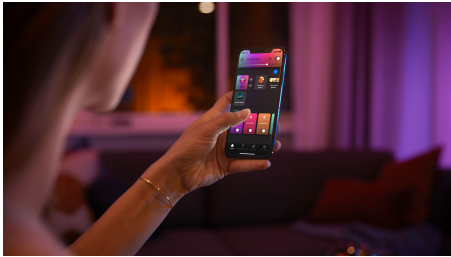

Easy smart lighting

Suitable for most fixtures, these two E27 smart LED bulbs let you bring smart light anywhere in your home. Instantly set the mood with millions of shades of white and coloured light.

Easy smart lighting

- Control up to 10 lights with the Bluetooth app
- Control lights with your voice*
- Create a personalised experience with colourful smart light
- Set the right mood with warm to cool white light
- Get the perfect light recipes for your daily activities
- Unlock the full suite of smart lighting features with the Bridge

Highlights

Control up to 10 lights with the Bluetooth app

With the Hue Bluetooth app, you can control your Hue smart lights in a single room of your home. Add up to 10 smart lights and control them all with just the touch of a button on your mobile device.

Create a personalised experience with colourful smart light

Transform your home with over 16 million colours, instantly creating the right atmosphere for any event. With the touch of a button, you can set a festive mood for a party, turn your living room into a movie theatre, enhance your home decor with colour accents, and much more.