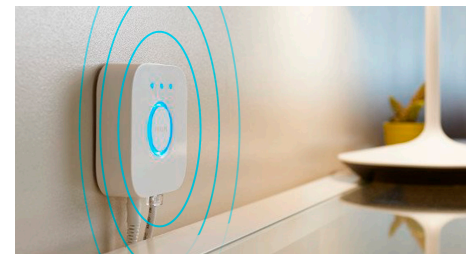

Set the right mood with warm to cool white light

These bulbs and light fixtures offer different shades of warm to cool white light. With complete dimmability from bright to low nightlights, you can tune your lights to the perfect shade and brightness of light for your daily needs.

Get the perfect light recipes for your daily activities

Make your day easier and more pleasant with four pre-set light recipes handcrafted especially for your daily tasks: Energise, Concentrate, Read and Relax. The two cool-toned scenes, Energise and Concentrate, help you get going in the morning or keep your focus, while the warmer scenes of Read and Relax help support comfortable reading or calm a busy mind.

Unlock the full suite of smart lighting features with the Bridge

The Bridge unlocks the features that make smart lighting truly smart — away-from-home control, voice control, automated lighting, and much more. Add a Bridge to your setup to create immersive experiences, tap into technology that's secure and reliable, and more. The Bridge is the key to smart lighting like you've never seen before.