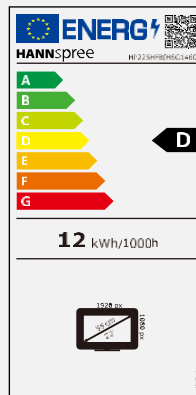

HP 225 HFB

54,48 cm / 21.45" Diagonal
LED Backlight – Format 16:9

- 21,45" 16:9 LED Backlight Monitor
- 1920 x 1080 Full HD Resolution
- 178° / 178° Ultra Wide Viewing Angle
- Input: HDMI + VGA
- Built-In Stereo Speakers
- Frameless Bezel Display
- Super-Thin Side Profile
- Tilt and Wall-Mountable (VESA)
- Multi-Functional Height Adjustable Stand
- Pivot Function (90° Rotation) and Swivel
- Low Power Consumption
- Multi-Video Modes
- Low Blue Light Mode / • Flicker Free

Display Size	54,48 cm / 21.45" Diagonal
Panel Type	TFT – LED Backlight, VA Panel *
Aspect Ratio	16:9
Resolution (H x V)	1920 x 1080 Full HD
Brightness (Typ.)	300cd/m ² (Typical)
Contrast (Typ.)	3.000:1 (Typical)
Contrast (Active)	10.000.000:1 (Active)
Viewing Angle L/R; U/D	178° H / 178° V (CR >10)
Response Time	5 msec (with OD)
Pixel Pitch	0,2493 (H) x 0,241 (V) mm
Panel Surface	Anti-Glare, Haze level 25%; Hard coating 3H
Display Colors	16.7M Colors
Horizontal Frequency	30 ~ 83 kHz
Vertical Frequency	56 ~ 75 Hz
Max Display Frequency	1920 x 1080 @ 60Hz
Input 1	D-Sub (VGA)
Input 2	HDMI (Ver. 1.4)
Input 3	Audio In
Speakers	2W x 2
Power Consumption	On: 12W; Stand-by: 0,5W; Off: 0,3W
AC Power Range	External Power Supply: 12V, 2,5A AC 100 ~ 240 Volt; 50 ~ 65 Hz
Product Dimensions	494 x 189 x 379~519 mm with Stand (W x D x H) 494 x 36 x 286 mm without Stand (W x D x H)
Packing Dimensions	- x - x - mm (W x D x H) TBC
Net / Gross Weight	- Kg / - Kg TBC

VESA Mounting	75 x 75 mm
Monitor Stand	Height Adjustable Stand (140 mm ± 5mm lift)
Tilt / Kensington Lock	-5° ~ 15° (±2°) / Yes
Pivot / Swivel	90° / -45° ~ 45°
Controls	Auto (Input) / Menu (Enter) / ▲ (Bri) / ▼ (Vol) / Power
Color	Normal, Cool, Warm, User Modes
Preset Mode	PC, ECO, Movie, Game Modes
On Screen Display	7 OSD Languages
Other Features	Flicker Free; Low Blue Light Mode
Accessory	External Power Supply; HDMI Cable (1,5m); Warranty Card; Quick Start Guide