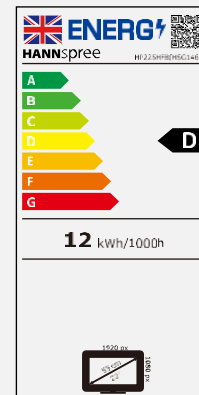

HP 225 HFB

54,48 cm / 21.45" Diagonal
LED Backlight – Format 16:9

- 21,45" 16:9 LED Backlight Monitor
- 1920 x 1080 Full HD Resolution
- 178° / 178° Ultra Wide Viewing Angle
- Input: HDMI + VGA
- Built-In Stereo Speakers
- Frameless Bezel Display
- Super-Thin Side Profile
- Tilt and Wall-Mountable (VESA)
- Multi-Functional Height Adjustable Stand
- Pivot Function (90° Rotation) and Swivel
- Low Power Consumption
- Multi-Video Modes
- Low Blue Light Mode / • Flicker Free

Display Size	54,48 cm / 21.45" Diagonal
Panel Type	TFT – LED Backlight, VA Panel *
Aspect Ratio	16:9
Resolution (H x V)	1920 x 1080 Full HD
Brightness (Typ.)	300cd/m ² (Typical)
Contrast (Typ.)	3.000:1 (Typical)
Contrast (Active)	10.000.000:1 (Active)
Viewing Angle L/R; U/D	178° H / 178° V (CR >10)
Response Time	5 msec (with OD)
Pixel Pitch	0,2493 (H) x 0,241 (V) mm
Panel Surface	Anti-Glare, Haze level 25%; Hard coating 3H
Display Colors	16.7M Colors
Horizontal Frequency	30 ~ 83 kHz
Vertical Frequency	56 ~ 75 Hz
Max Display Frequency	1920 x 1080 @ 60Hz
Input 1	D-Sub (VGA)
Input 2	HDMI (Ver. 1.4)
Input 3	Audio In
Speakers	2W x 2
Power Consumption	On: 12W; Stand-by: 0,5W; Off: 0,3W
AC Power Range	External Power Supply: 12V, 2,5A AC 100 ~ 240 Volt; 50 ~ 65 Hz
Product Dimensions	494 x 189 x 379~519 mm with Stand (W x D x H) 494 x 36 x 286 mm without Stand (W x D x H)
Packing Dimensions	- x - x - mm (W x D x H) TBC
Net / Gross Weight	- Kg / - Kg TBC

VESA Mounting	75 x 75 mm
Monitor Stand	Height Adjustable Stand (140 mm ± 5mm lift)
Tilt / Kensington Lock	-5° ~ 15° (±2°) / Yes
Pivot / Swivel	90° / -45° ~ 45°
Controls	Auto (Input) / Menu (Enter) / ▲ (Bri) / ▼ (Vol) / Power
Color	Normal, Cool, Warm, User Modes
Preset Mode	PC, ECO, Movie, Game Modes
On Screen Display	7 OSD Languages
Other Features	Flicker Free; Low Blue Light Mode
Accessory	External Power Supply; HDMI Cable (1,5m); Warranty Card; Quick Start Guide