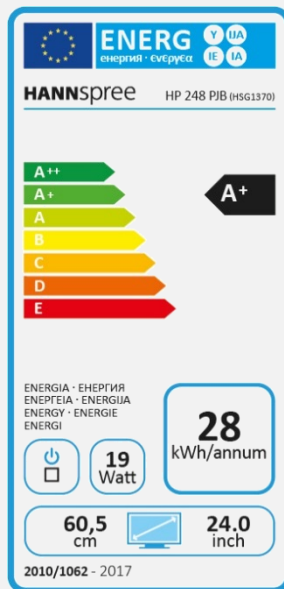

HP 248 PJB (EU: REW – UK: EEW)
 23.8" / 60,45cm Diagonal
 LED Backlight – Format 16:9

- 23.8" 16:9 LED Backlight Monitor
- 1920 x 1080 Resolution Full HD 1080P
- 178° / 178° Ultra Wide Viewing Angle
- Triple Input: DP + HDMI + VGA
- Built-In Stereo Speakers
- Super Slim Design and Thin Bezel
- Tilt and Wall-Mountable (VESA)
- Multi-Functional Height Adjustable Stand
- Pivot Function (90° Rotation) and Swivel
- Low Power Consumption & Multi-Video Modes
- Flicker Free
- Low Blue Light

Display Size	60,45cm / 23.8" Diagonal
Panel Type	TFT – LED Backlight PLS-Type Panel (*)
Aspect Ratio	16:9
Resolution (H x V)	1920 x 1080 Full HD
Brightness	250cd/m ²
Contrast (Typ.)	1.000:1 (Typical)
Contrast (Active)	80.000.000:1 (Active)
Viewing Angle L/R; U/D	178° H – 178° V (CR >10)
Response Time	5 msec
Pixel Pitch	0,274 (H) x 0,274 (V) mm
Panel Surface	Anti-Glare
Display Colors	16.7M Colors
Horizontal Frequency	30 ~ 83 kHz
Vertical Frequency	56 ~ 75 Hz
Max Display Frequency	1920 x 1080 @ 60Hz
Input 1	D-Sub (VGA)
Input 2	HDMI
Input 3	Display Port
Buil-in Speakers	Yes, 2W x 2; Earphone Jack
Power Consumption	On: 16.9W; Stand-by: 0,35W; Off: 0,23W (TEC Total Energy Consumption. Related to EPA 7.1)
AC Power Range	AC 100 ~ 240 Volt; 50 ~ 60 Hz
Product Dimensions	527.5 ~ 407.5 x 200 x 540 mm (W x D x H)
Packing Dimensions	635 x 165 x 402 mm (W x D x H)
Net / Gross Weight	5.0 Kgs / 6.1 Kgs
Bezel & Color Plan	Bezel / Arm / Rear Cover: Black texture Base: Tempered Glass

VESA Mounting	100 x 100 mm
Monitor Stand	Height Adjustable Stand (up to 120 mm)
Tilt / Kensington Lock	-5° ~ 20° / Yes
Pivot / Swivel	Yes 90° Clockwise / Swivel 360°
Controls	Menu, (+), (-), AUTO, Power
Color	Warm, Natural, Cool, User Mode
Preset Mode	PC, Movie, Game Modes
On Screen Display	11 OSD Languages
Accessory	Power Cable (1,5m); HDMI Cable (1,5m); Warranty Card; Quick Start Guide
Other Features	Low Blue Light Flicker Free
Certifications	CE, Energy Star 7.1, ISO9241-307 Class I, TCO 7.0, WEEE, RoHS, Reach