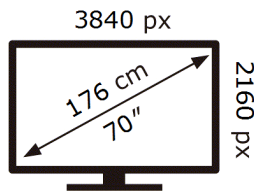

SAMSUNG

UE70CU7100K

124 kWh/1000h

ABCDEF **G**

205 kWh/1000h

2019/2013

ENERG

SAMSUNG