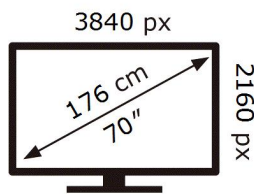

UE70CU7100K

124 kWh/1000h

ABCDEF **G**

205 kWh/1000h

2019/2013