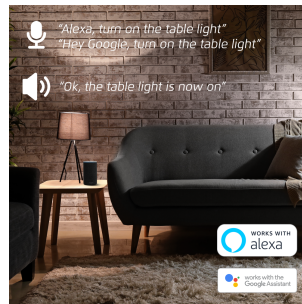

PRODUCT PICTORIAL 3