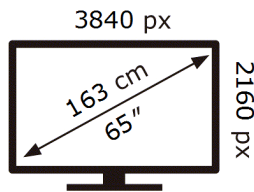

SAMSUNG

QE65Q80DAT

105 kWh/1000h

ABCDEF **G**

269 kWh/1000h

2019/2013

ENERG

SAMSUNG