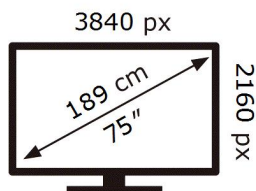

ENERG

SAMSUNG

QE75Q80DAT

134 kWh/1000h

ABCDEF **G**

324 kWh/1000h

2019/2013