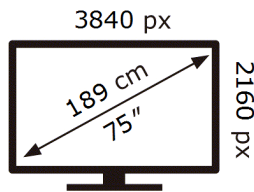

134 kWh/1000h

ABCDEF **G**

324 kWh/1000h

ENERG

SAMSUNG

QE75Q80DAT

134 kWh/1000h

ABCDEF **G**